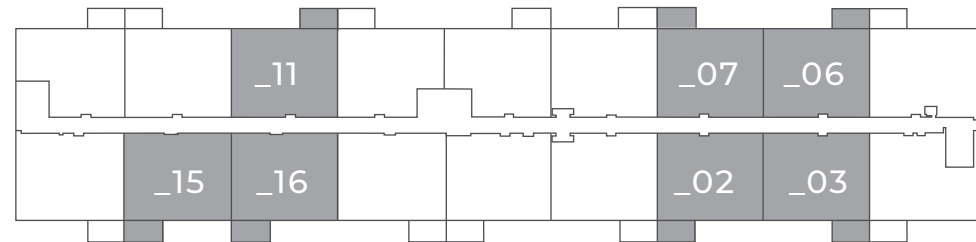

Second - Fourth Floor

Suites 202, 203, 206, 207, 211, 215, 216, 302, 303, 306, 307, 311, 315, 316, 402, 403, 406, 407, 411, 415, 416