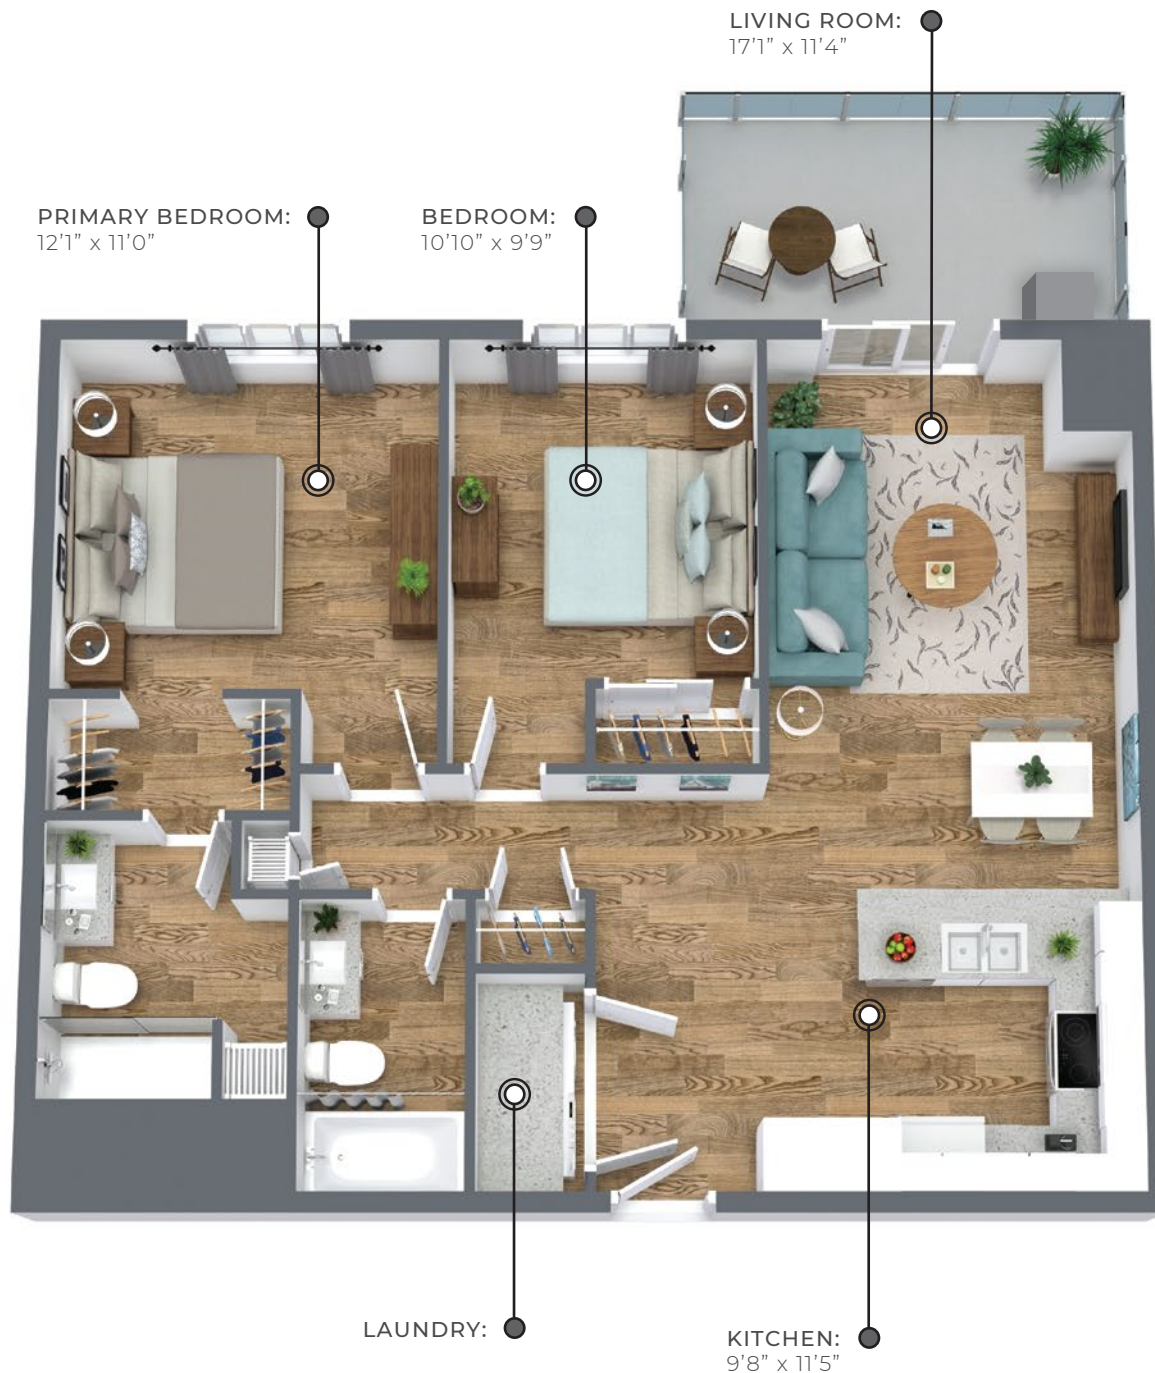

## KINGSVILLE

986 sq ft

The floor plan illustrated here uses finishes from our exclusive **Palette One Collection** and includes:

CABINERY:  
FLAT PANEL

COUNTERS:  
QUARTZ

FLOORING:  
LUXURY  
VINYL PLANK

Palette One finishes are on  
levels 1 & 3.

### First Floor

Suites 101, 108

## FAIRPLAY

1007 sq ft

The floor plan illustrated here uses finishes from our exclusive **Palette One Collection** and includes:

CABINETS:  
FLAT PANEL

COUNTERS:  
QUARTZ

FLOORING:  
LUXURY  
VINYL PLANK

Palette One finishes are on  
levels 1 & 3.