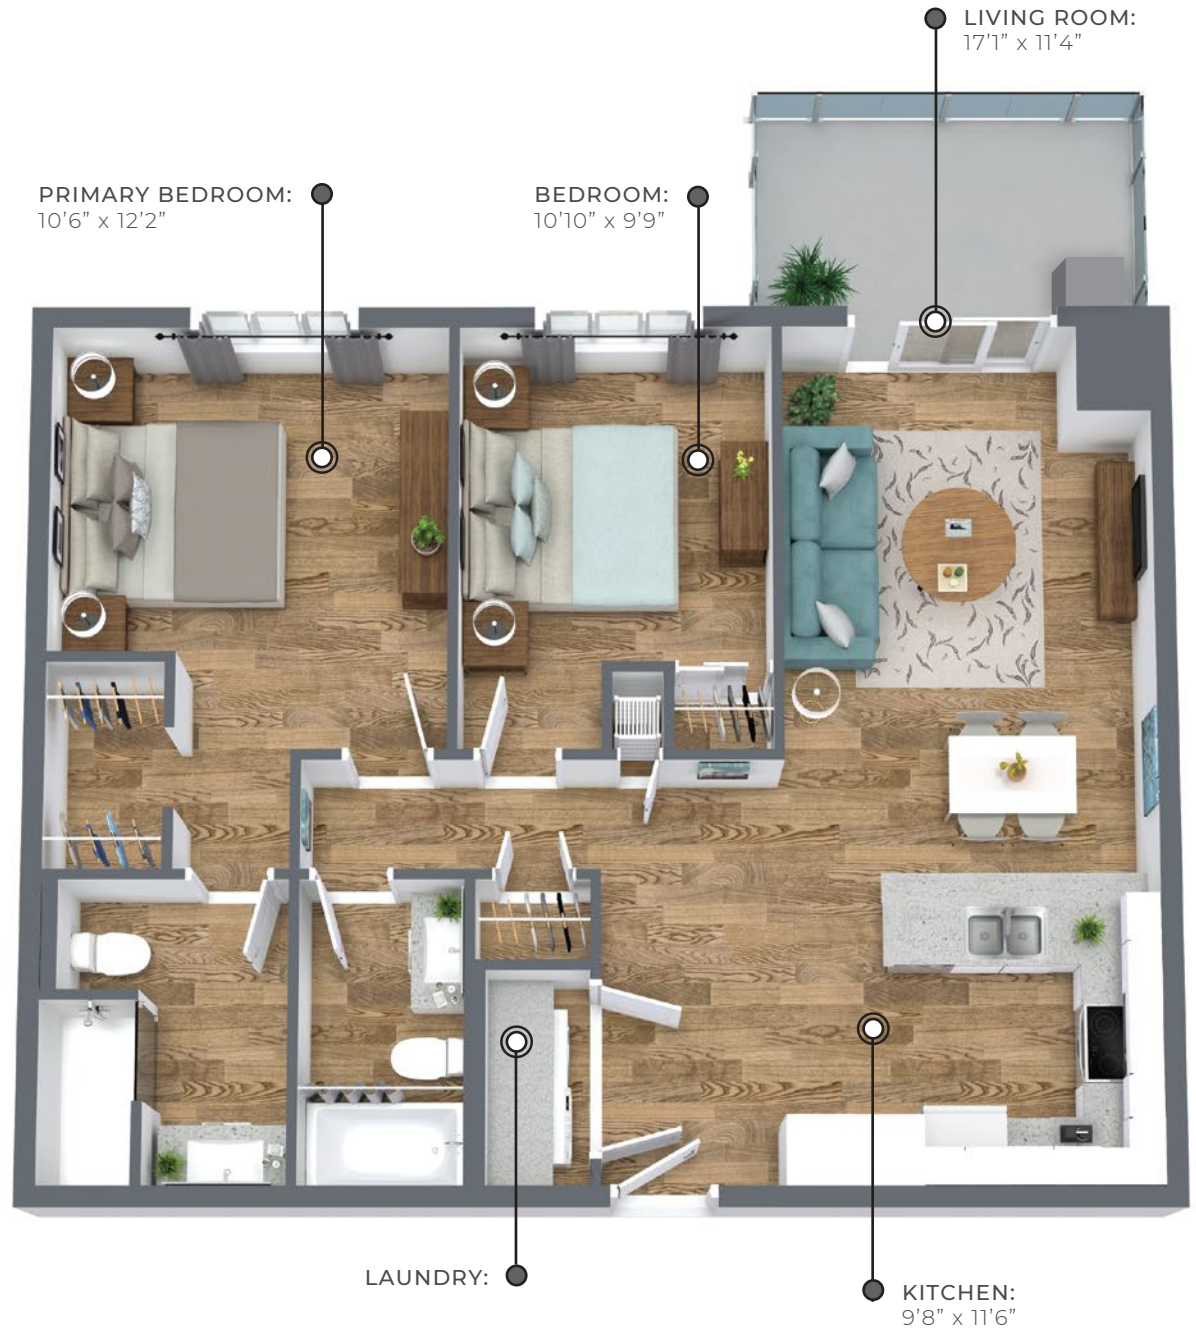

### First Floor

Suites 101, 108

## FAIRPLAY

1007 sq ft

The floor plan illustrated here uses finishes from our exclusive **Palette One Collection** and includes:

CABINETS:  
FLAT PANEL

COUNTERS:  
QUARTZ

FLOORING:  
LUXURY  
VINYL PLANK

Palette One finishes are on  
levels 1 & 3.

All suite measurements are preliminary based on current building concept and unit configurations and are subject to change.  
[southfieldgreen.ca](http://southfieldgreen.ca)

## FAIRPLAY

**1007** sq ft

This suite is also available with finishes from our **Palette Two Collection** and includes:

CABINETRY:  
FLAT PANEL

COUNTERS:  
QUARTZ

FLOORING:  
LUXURY  
VINYL PLANK

Palette Two finishes are on levels 2 & 4.