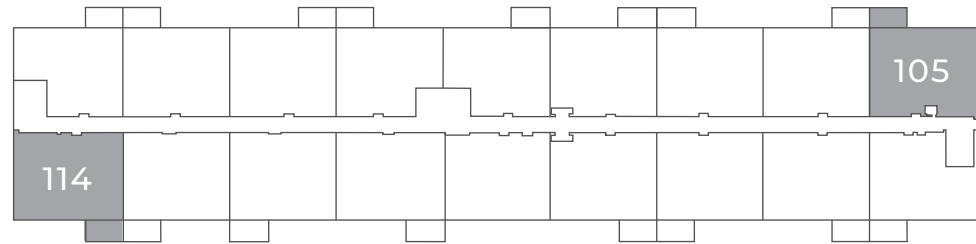

First Floor

Suites 105, 114