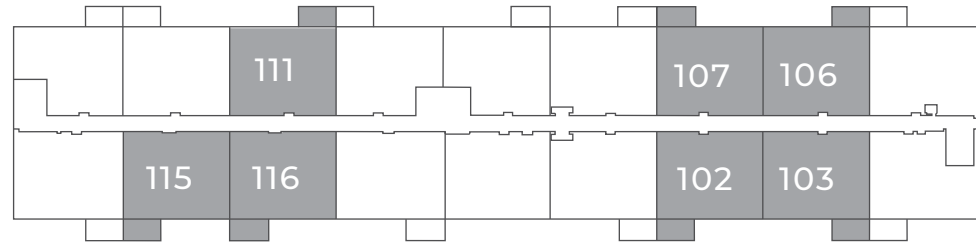

## FAIRPLAY

**1007** sq ft

This suite is also available with finishes from our **Palette Two Collection** and includes:

CABINETRY:  
FLAT PANEL

COUNTERS:  
QUARTZ

FLOORING:  
LUXURY  
VINYL PLANK

Palette Two finishes are on levels 2 & 4.

### First Floor

Suites 102, 103, 106, 107, 111, 115, 116