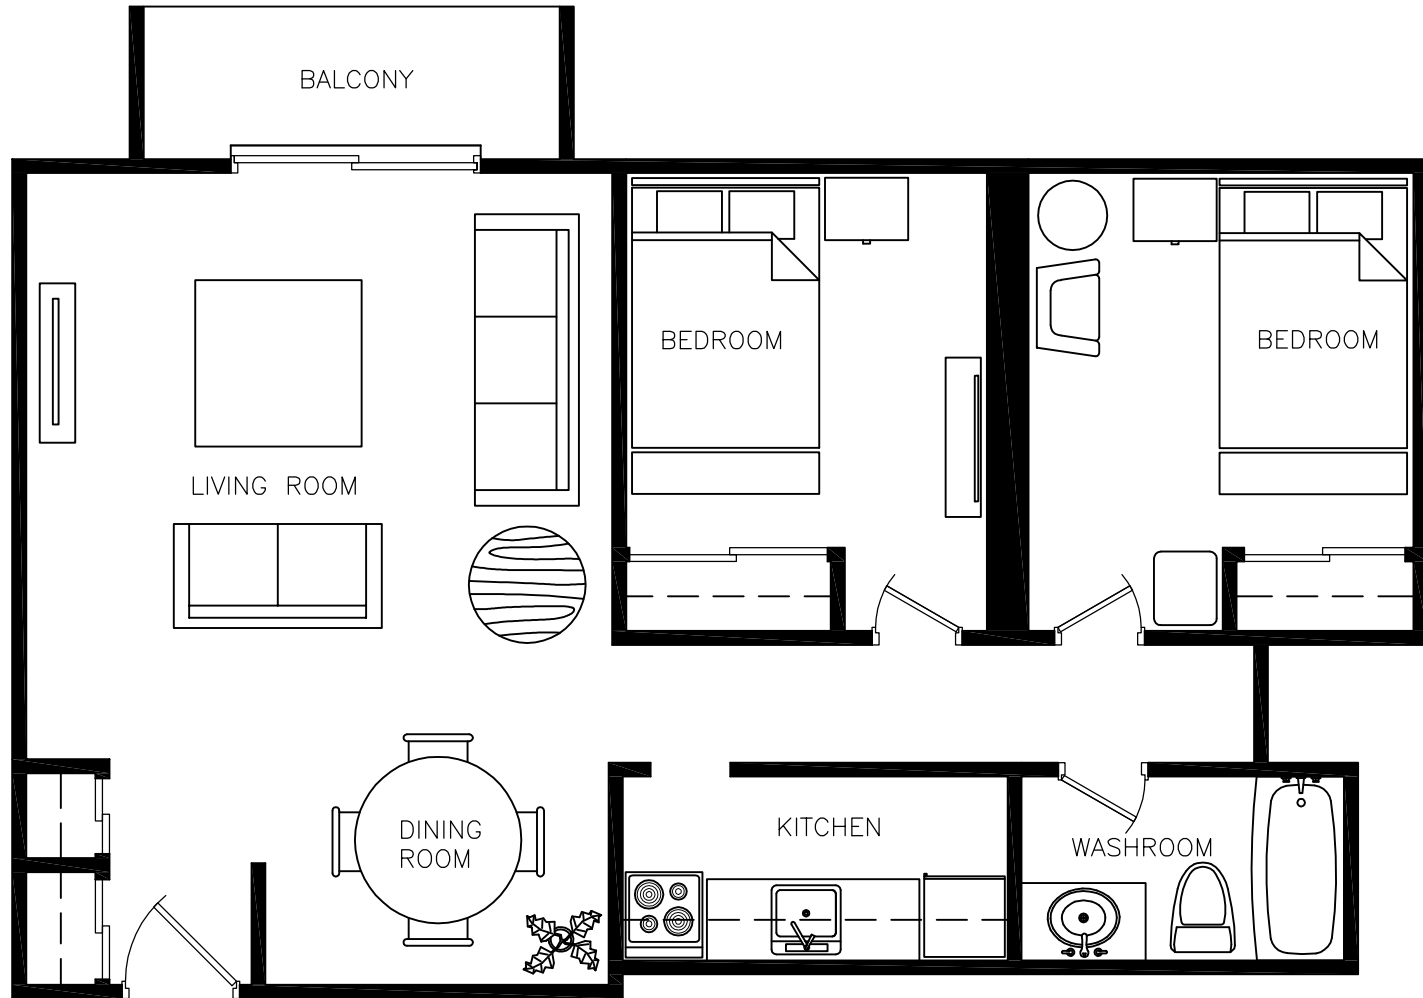

233 CAPEL-UNIT 301-2 BED-660 SQ.FT

Disclaimer: This floor plan is for illustrative purposes and is intended to be used as a guide only. While every effort has been made to ensure its accuracy, measurements may not be exact.

## 225/233 Capel Street

2 Bedroom  
Approx. 660 SQ.FT

233 CAPEL-UNIT 304-2 BED-660 SQ.FT

Disclaimer: This floor plan is for illustrative purposes and is intended to be used as a guide only. While every effort has been made to ensure its accuracy, measurements may not be exact.

## 225/233 Capel Street

2 Bedroom  
Approx. 660 SQ.FT

233 CAPEL-UNIT 212-2 BED-724 SQ.FT

Disclaimer: This floor plan is for illustrative purposes and is intended to be used as a guide only. While every effort has been made to ensure its accuracy, measurements may not be exact.

## 225/233 Capel Street

2 Bedroom  
Approx. 724 SQ.FT