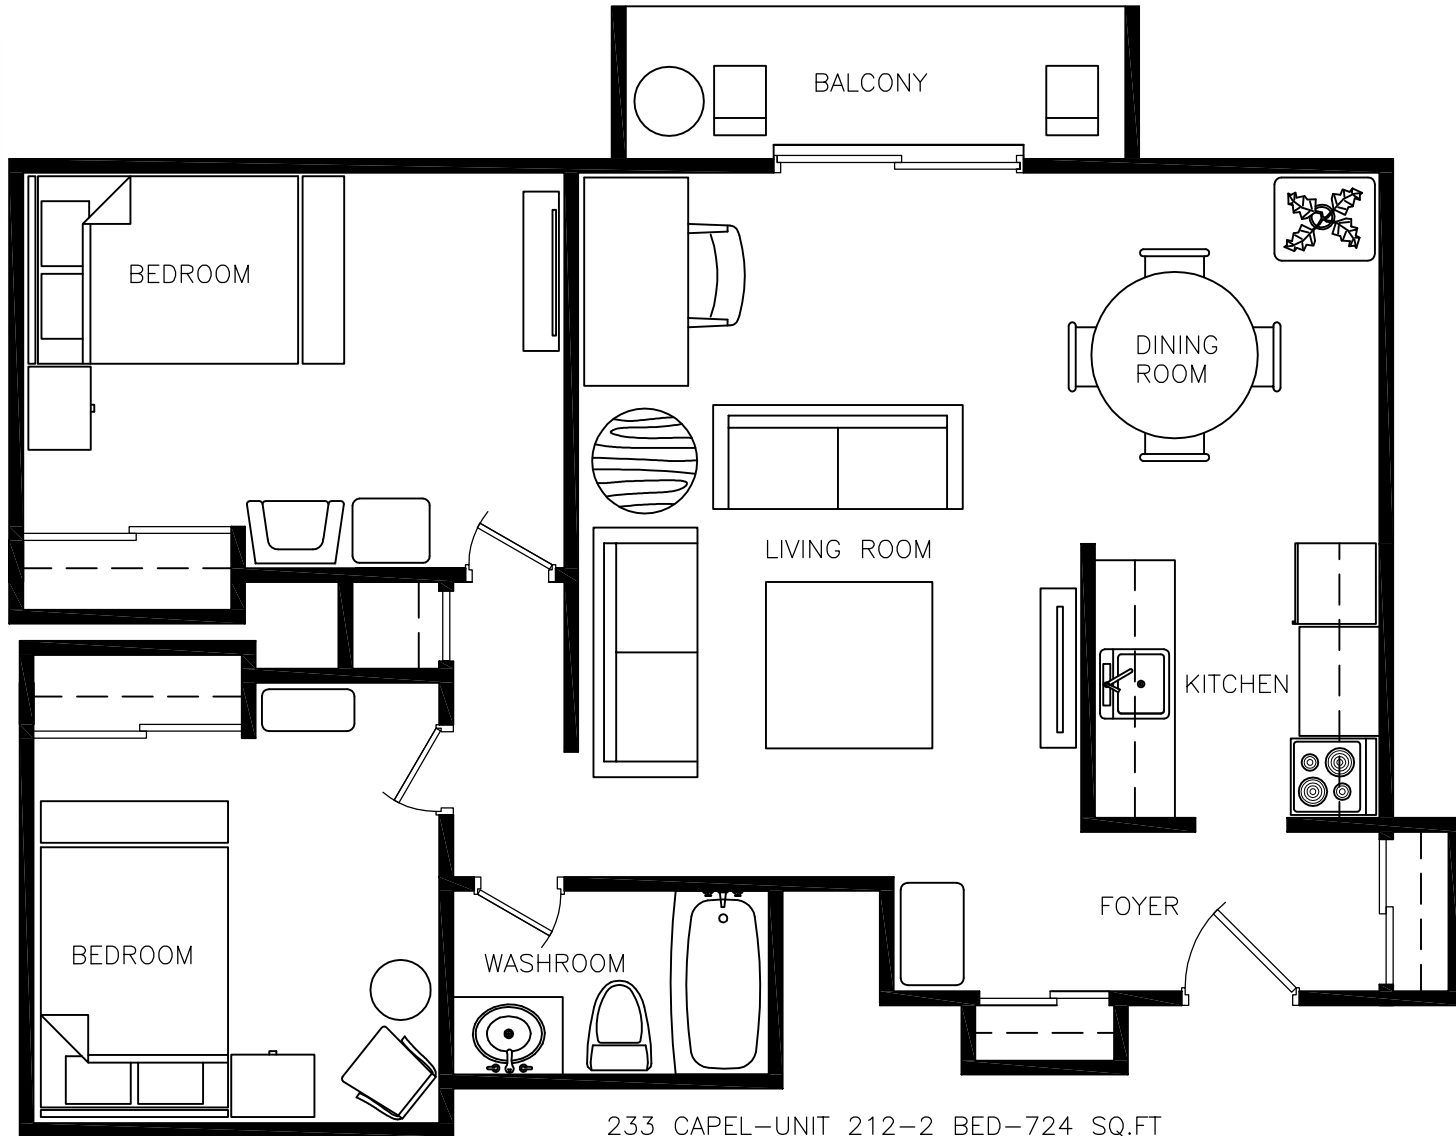

233 CAPEL-UNIT 301-2 BED-660 SQ.FT

Disclaimer: This floor plan is for illustrative purposes and is intended to be used as a guide only. While every effort has been made to ensure its accuracy, measurements may not be exact.

## 225/233 Capel Street

2 Bedroom  
Approx. 660 SQ.FT

233 CAPEL-UNIT 304-2 BED-660 SQ.FT

Disclaimer: This floor plan is for illustrative purposes and is intended to be used as a guide only. While every effort has been made to ensure its accuracy, measurements may not be exact.

## 225/233 Capel Street

2 Bedroom  
Approx. 660 SQ.FT

233 CAPEL-UNIT 212-2 BED-724 SQ.FT

Disclaimer: This floor plan is for illustrative purposes and is intended to be used as a guide only. While every effort has been made to ensure its accuracy, measurements may not be exact.

## 225/233 Capel Street

2 Bedroom  
Approx. 724 SQ.FT