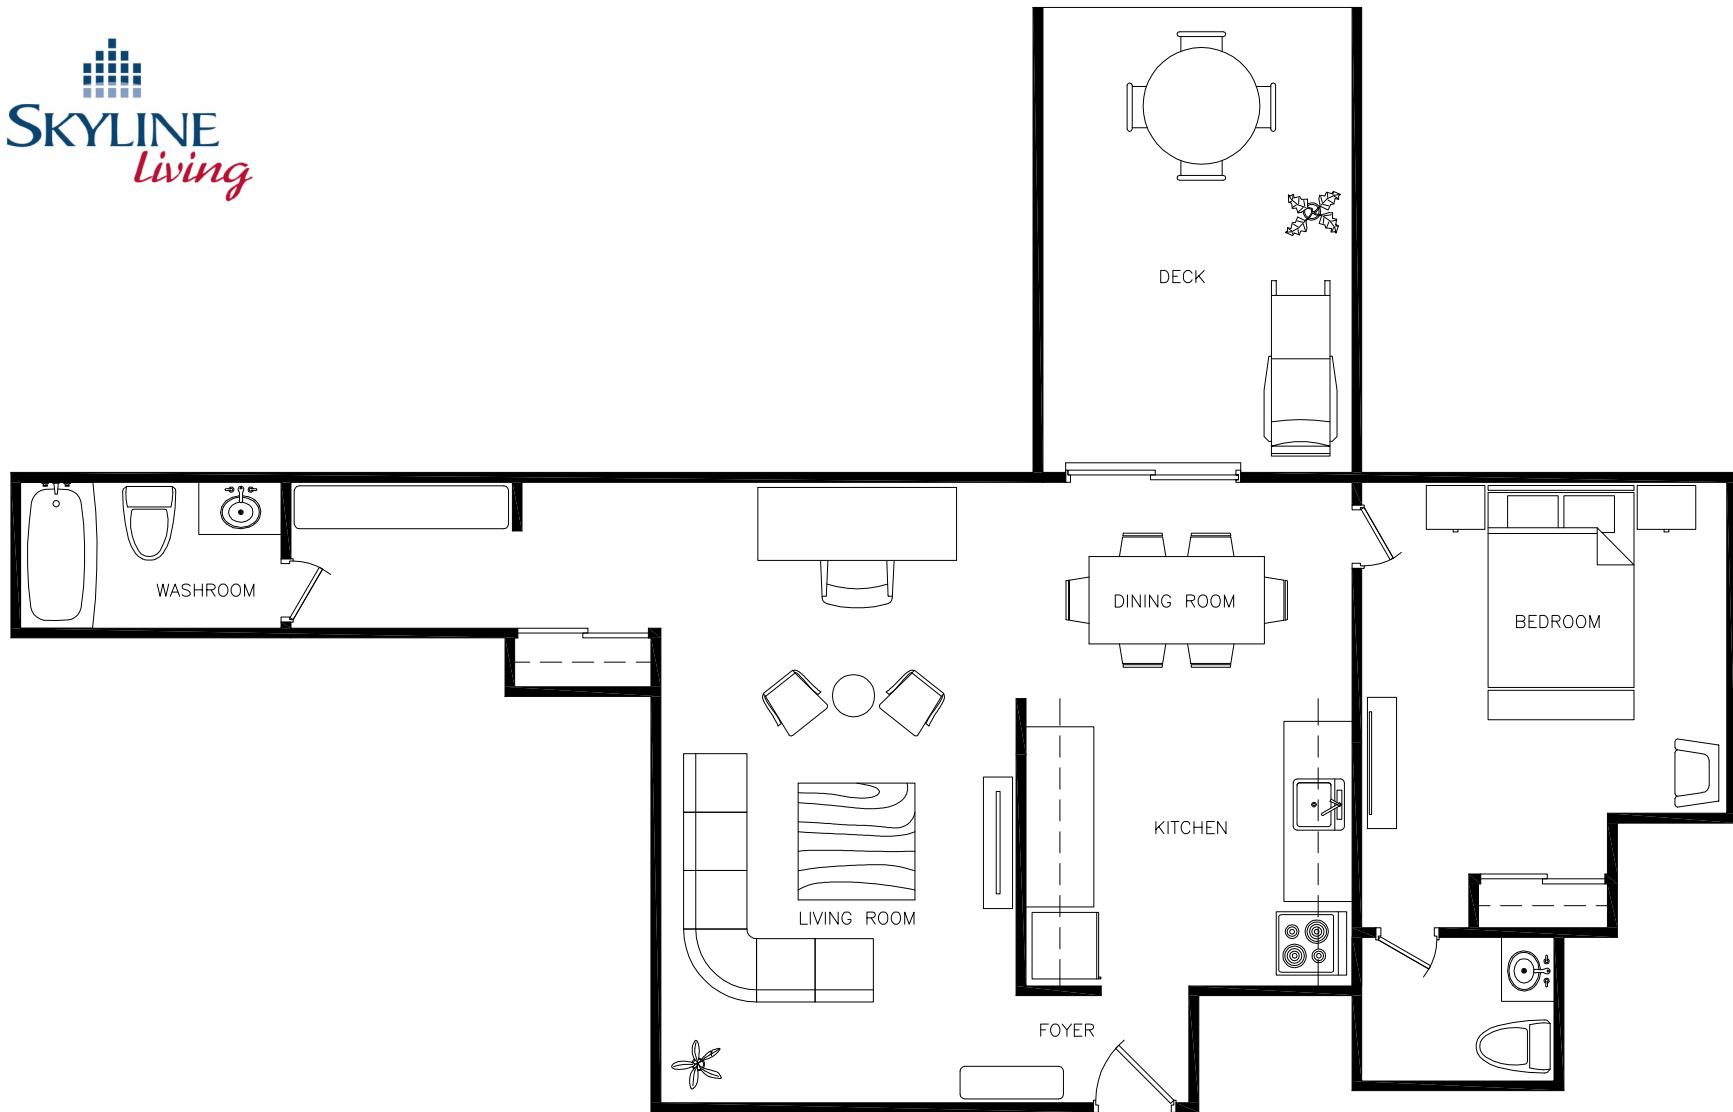

Disclaimer: This floor plan is for illustrative purposes and is intended to be used as a guide only. While every effort has been made to ensure its accuracy, measurements may not be exact.

880 Colborne Road

1 Bedroom
Approx. 942 SQ FT

Disclaimer: This floor plan is for illustrative purposes and is intended to be used as a guide only. While every effort has been made to ensure its accuracy, measurements may not be exact.

880 Colborne Road

1 Bedroom
Approx. 981 SQ FT

Disclaimer: This floor plan is for illustrative purposes and is intended to be used as a guide only. While every effort has been made to ensure its accuracy, measurements may not be exact.

880 Colborne Road

1 Bedroom
Approx. 1107 SQ FT