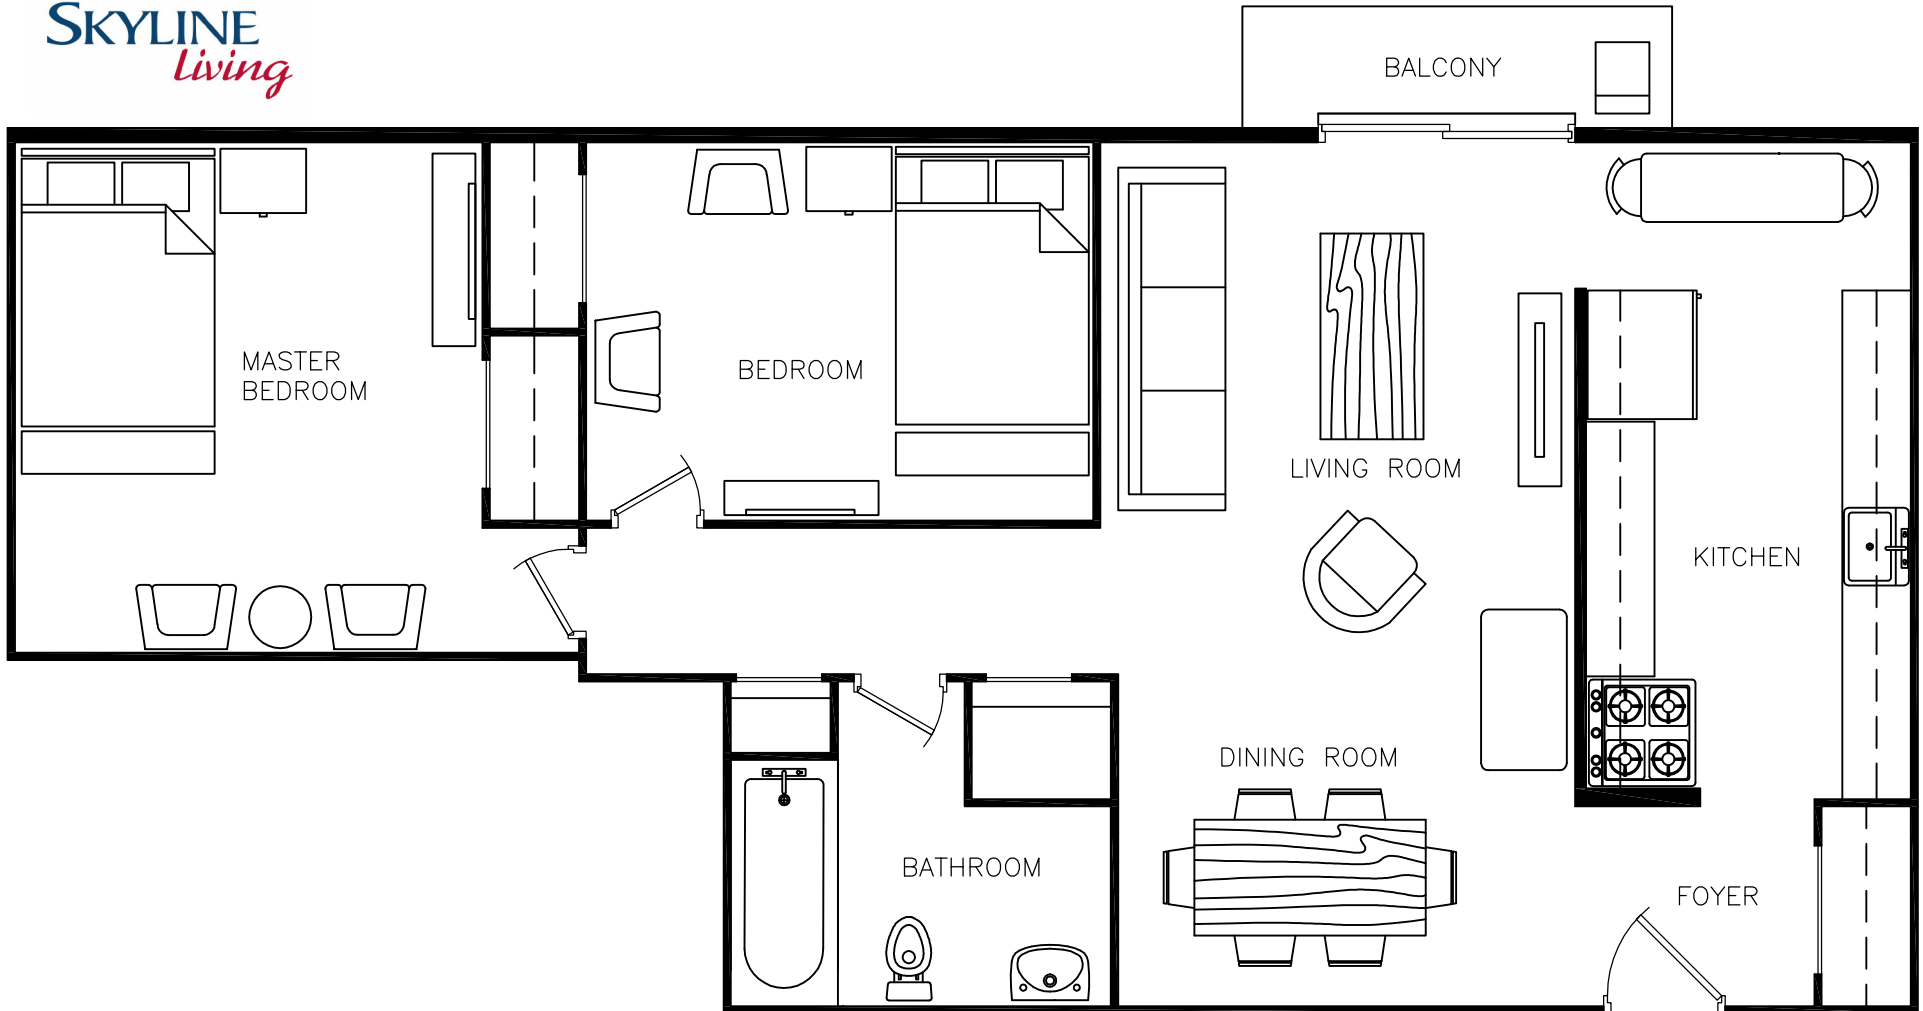

Disclaimer: This floor plan is for illustrative purposes and is intended to be used as a guide only. While every effort has been made to ensure its accuracy, measurements may not be exact.

---

## 38 Dawson Road

2 Bedrooms  
Approx. 700 sq ft

Disclaimer: This floor plan is for illustrative purposes and is intended to be used as a guide only. While every effort has been made to ensure its accuracy, measurements may not be exact.

## 38 Dawson Road

2 Bedrooms  
Approx. 754 sq ft

Disclaimer: This floor plan is for illustrative purposes and is intended to be used as a guide only. While every effort has been made to ensure its accuracy, measurements may not be exact.

# 38 Dawson Road

2 Bedrooms  
Approx. 756 sq ft