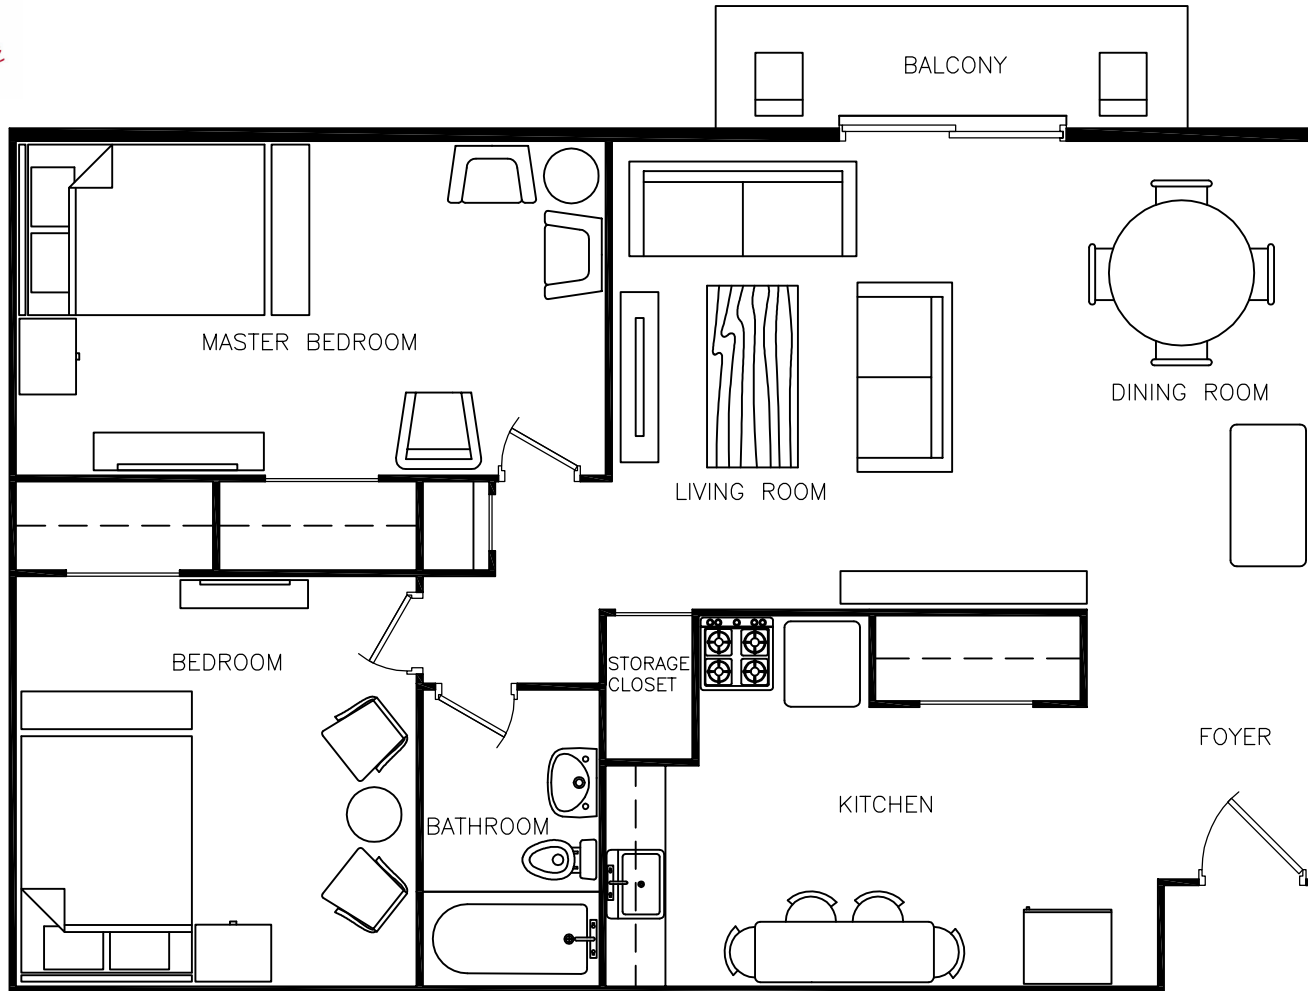

Disclaimer: This floor plan is for illustrative purposes and is intended to be used as a guide only. While every effort has been made to ensure its accuracy, measurements may not be exact.

---

## 38 Dawson Road

2 Bedrooms  
Approx. 700 sq ft

Disclaimer: This floor plan is for illustrative purposes and is intended to be used as a guide only. While every effort has been made to ensure its accuracy, measurements may not be exact.

## 38 Dawson Road

2 Bedrooms  
Approx. 754 sq ft

Disclaimer: This floor plan is for illustrative purposes and is intended to be used as a guide only. While every effort has been made to ensure its accuracy, measurements may not be exact.

# 38 Dawson Road

2 Bedrooms  
Approx. 756 sq ft