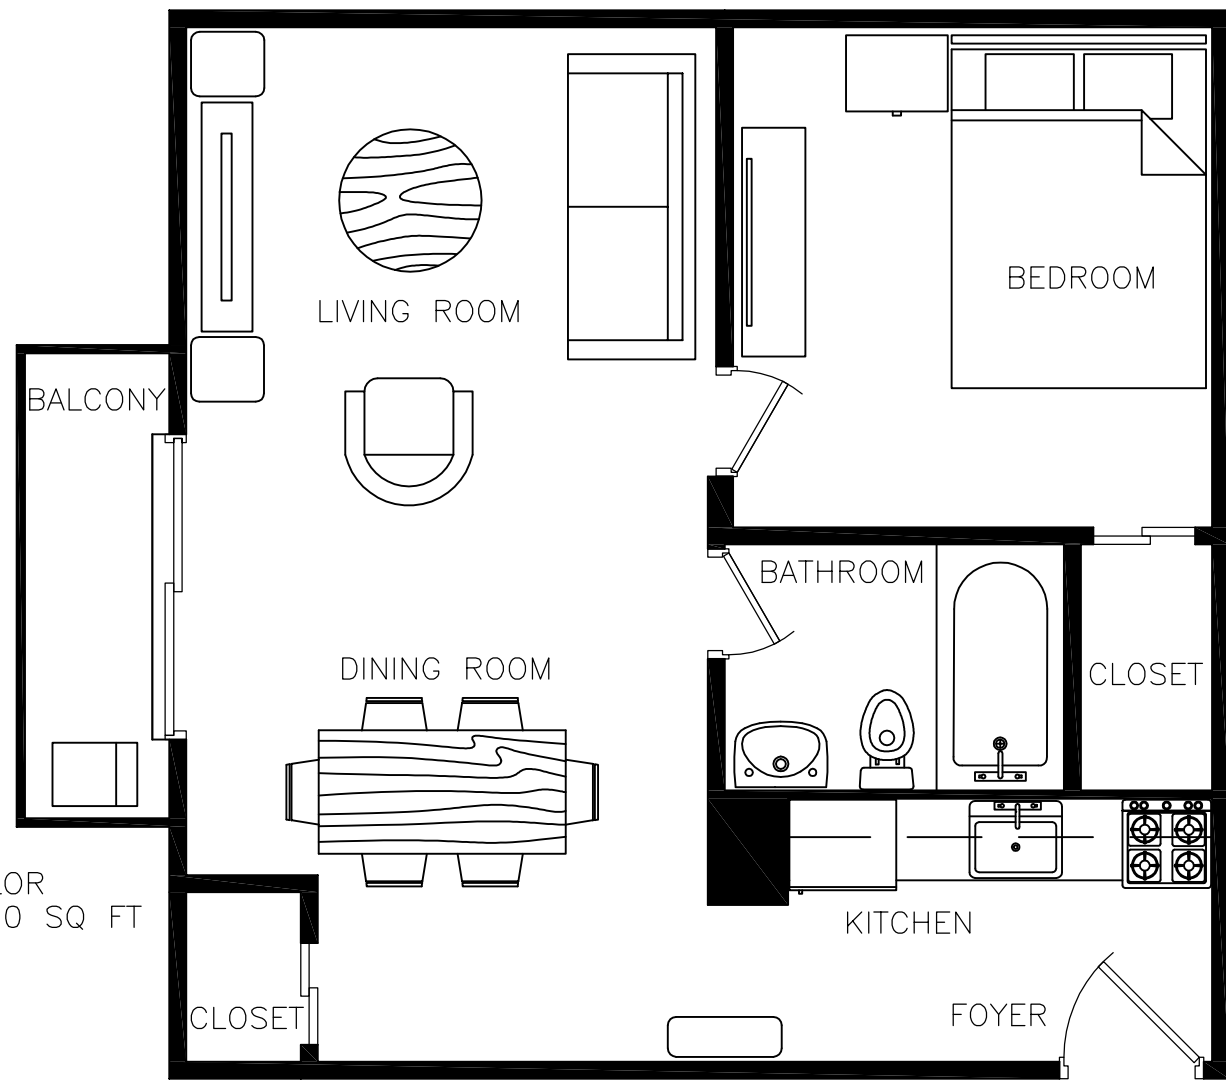

BACHELOR
APPROX. 401 SQ FT

Disclaimer: This floor plan is for illustrative purposes and is intended to be used as a guide only. While every effort has been made to ensure its accuracy, measurements may not be exact.

380 Forfar Street

Bachelor
Approx. 401 sq ft

BACHELOR
APPROX. 410 SQ FT

Disclaimer: This floor plan is for illustrative purposes and is intended to be used as a guide only. While every effort has been made to ensure its accuracy, measurements may not be exact.

380 Forfar Street

Bachelor
Approx. 410 sq ft