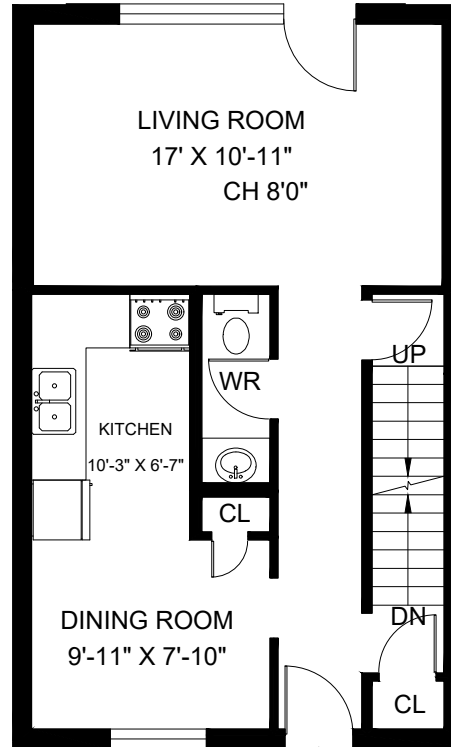

2932-2992 WILDWOOD DRIVE

WINDSOR, ON

BASEMENT

1ST FLOOR

2ND FLOOR

UNIT - 3 BEDROOM - TYPE A
1677 SQ.FT.

2932-2992 WILDWOOD DRIVE

WINDSOR, ON

BASEMENT

1ST FLOOR

2ND FLOOR

UNIT - 3 BEDROOM - TYPE B
1692 SQ.FT.