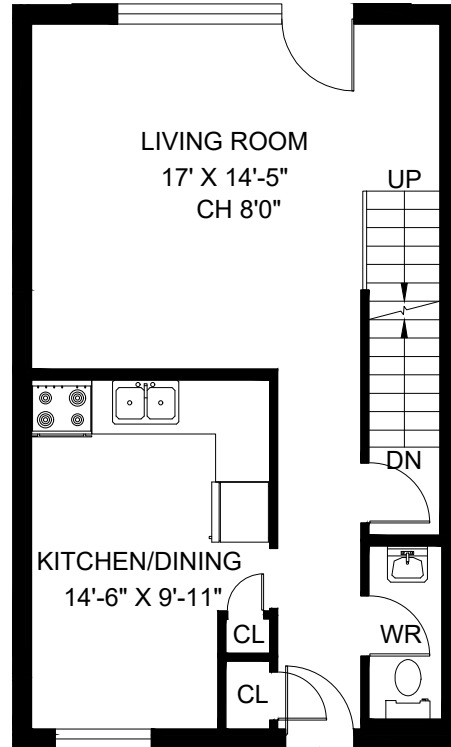

2932-2992 WILDWOOD DRIVE

WINDSOR, ON

BASEMENT

1ST FLOOR

2ND FLOOR

UNIT - 3 BEDROOM - TYPE A
1677 SQ.FT.

2932-2992 WILDWOOD DRIVE

WINDSOR, ON

BASEMENT

1ST FLOOR

2ND FLOOR

UNIT - 3 BEDROOM - TYPE B
1692 SQ.FT.