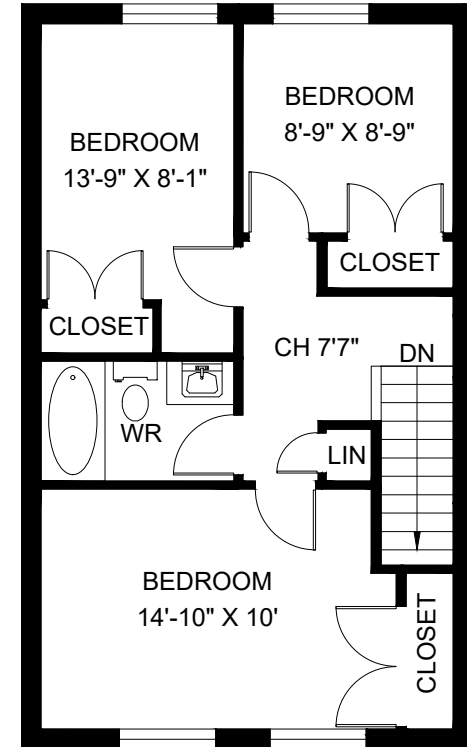

2932-2992 WILDWOOD DRIVE

WINDSOR, ON

BASEMENT

1ST FLOOR

2ND FLOOR

UNIT - 3 BEDROOM - TYPE A
1677 SQ.FT.

2932-2992 WILDWOOD DRIVE

WINDSOR, ON

BASEMENT

1ST FLOOR

2ND FLOOR

UNIT - 3 BEDROOM - TYPE B
1692 SQ.FT.