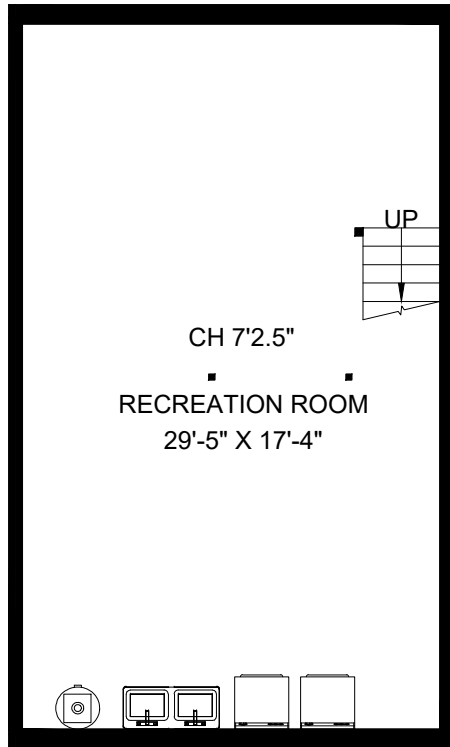

2932-2992 WILDWOOD DRIVE

WINDSOR, ON

BASEMENT

1ST FLOOR

2ND FLOOR

UNIT - 3 BEDROOM - TYPE A
1677 SQ.FT.

2932-2992 WILDWOOD DRIVE

WINDSOR, ON

BASEMENT

1ST FLOOR

2ND FLOOR

UNIT - 3 BEDROOM - TYPE B
1692 SQ.FT.