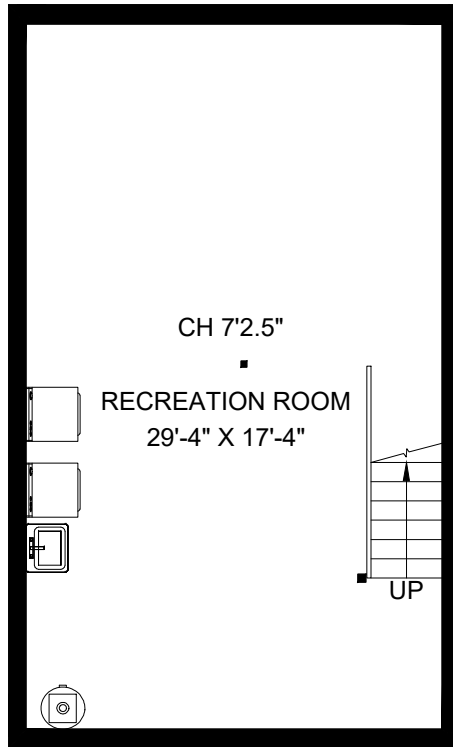

2932-2992 WILDWOOD DRIVE

WINDSOR, ON

BASEMENT

1ST FLOOR

2ND FLOOR

UNIT - 3 BEDROOM - TYPE A
1677 SQ.FT.

2932-2992 WILDWOOD DRIVE

WINDSOR, ON

BASEMENT

1ST FLOOR

2ND FLOOR

UNIT - 3 BEDROOM - TYPE B
1692 SQ.FT.