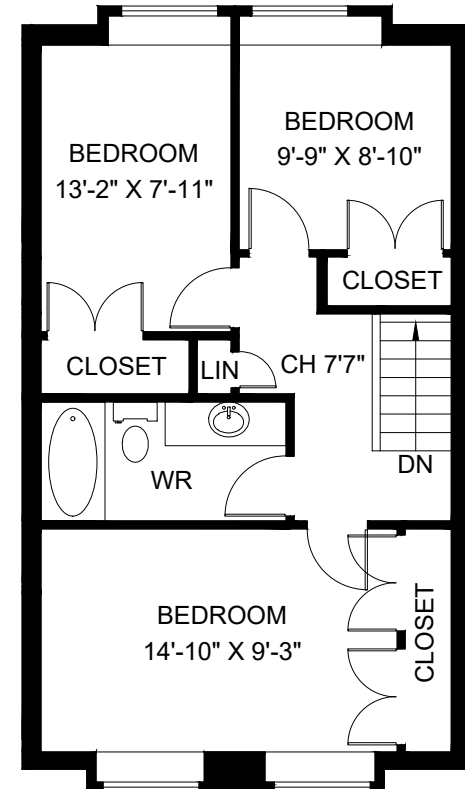

2932-2992 WILDWOOD DRIVE

WINDSOR, ON

BASEMENT

1ST FLOOR

2ND FLOOR

UNIT - 3 BEDROOM - TYPE A
1677 SQ.FT.

2932-2992 WILDWOOD DRIVE

WINDSOR, ON

BASEMENT

1ST FLOOR

2ND FLOOR

UNIT - 3 BEDROOM - TYPE B
1692 SQ.FT.