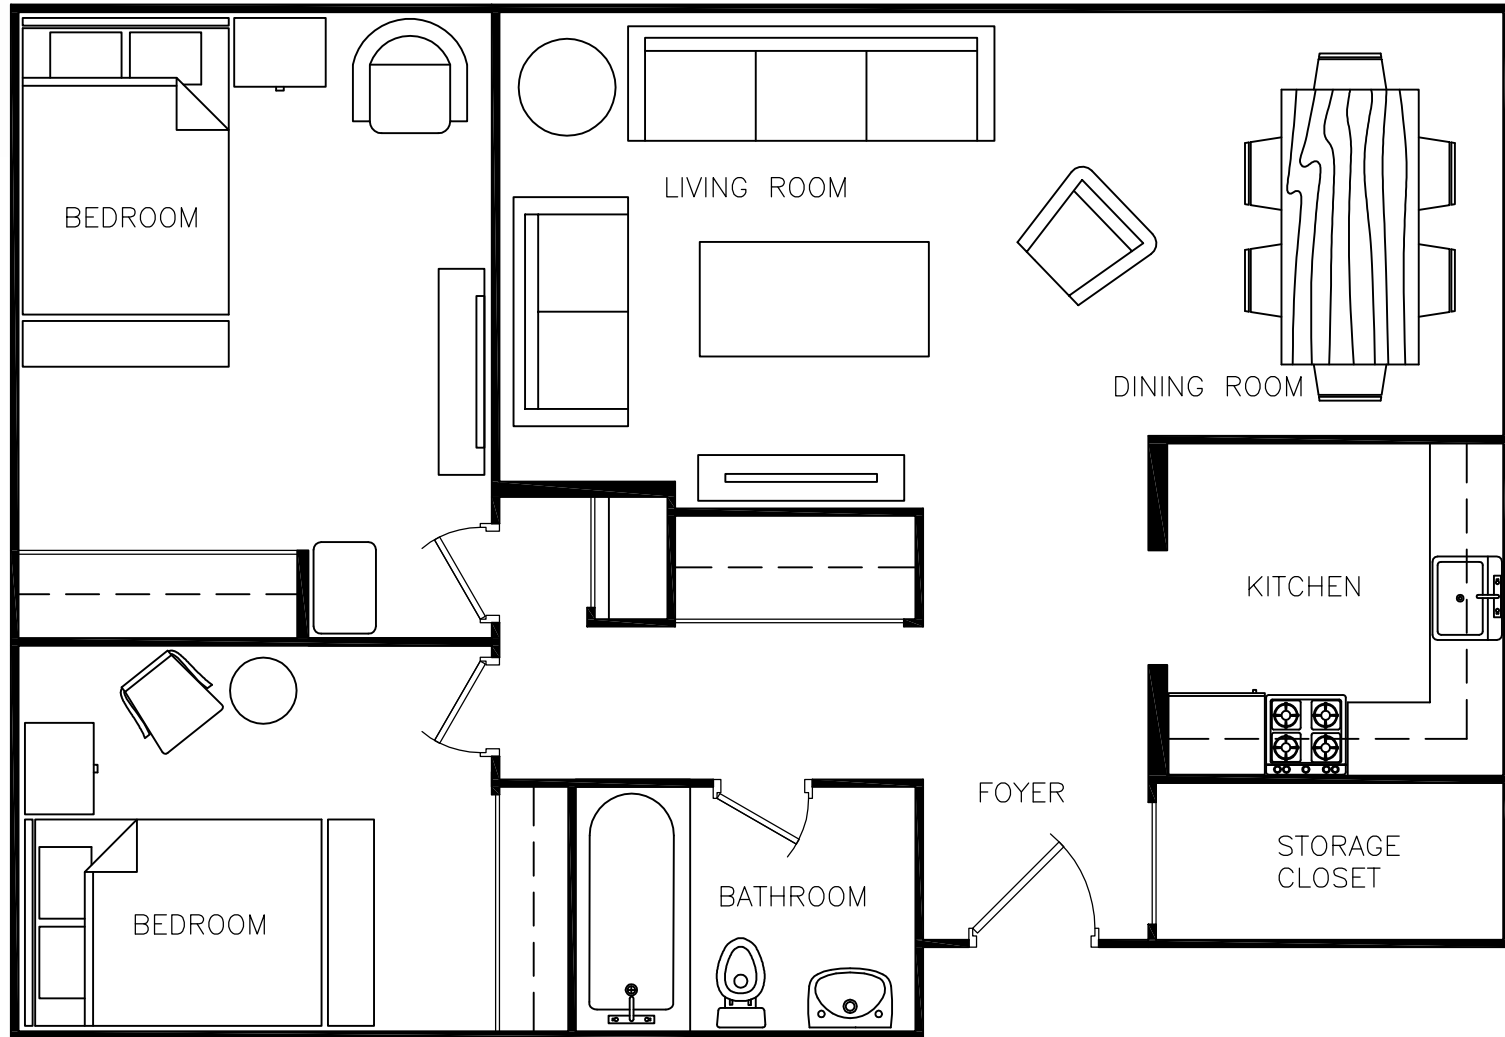

Disclaimer: This floor plan is for illustrative purposes and is intended to be used as a guide only. While every effort has been made to ensure its accuracy, measurements may not be exact.

7 & 25 Briceland Street

2 Bedrooms
Approx. 639 sq ft

Disclaimer: This floor plan is for illustrative purposes and is intended to be used as a guide only. While every effort has been made to ensure its accuracy, measurements may not be exact.

7 & 25 Briceland Street

2 Bedrooms
Approx. 695 sq ft