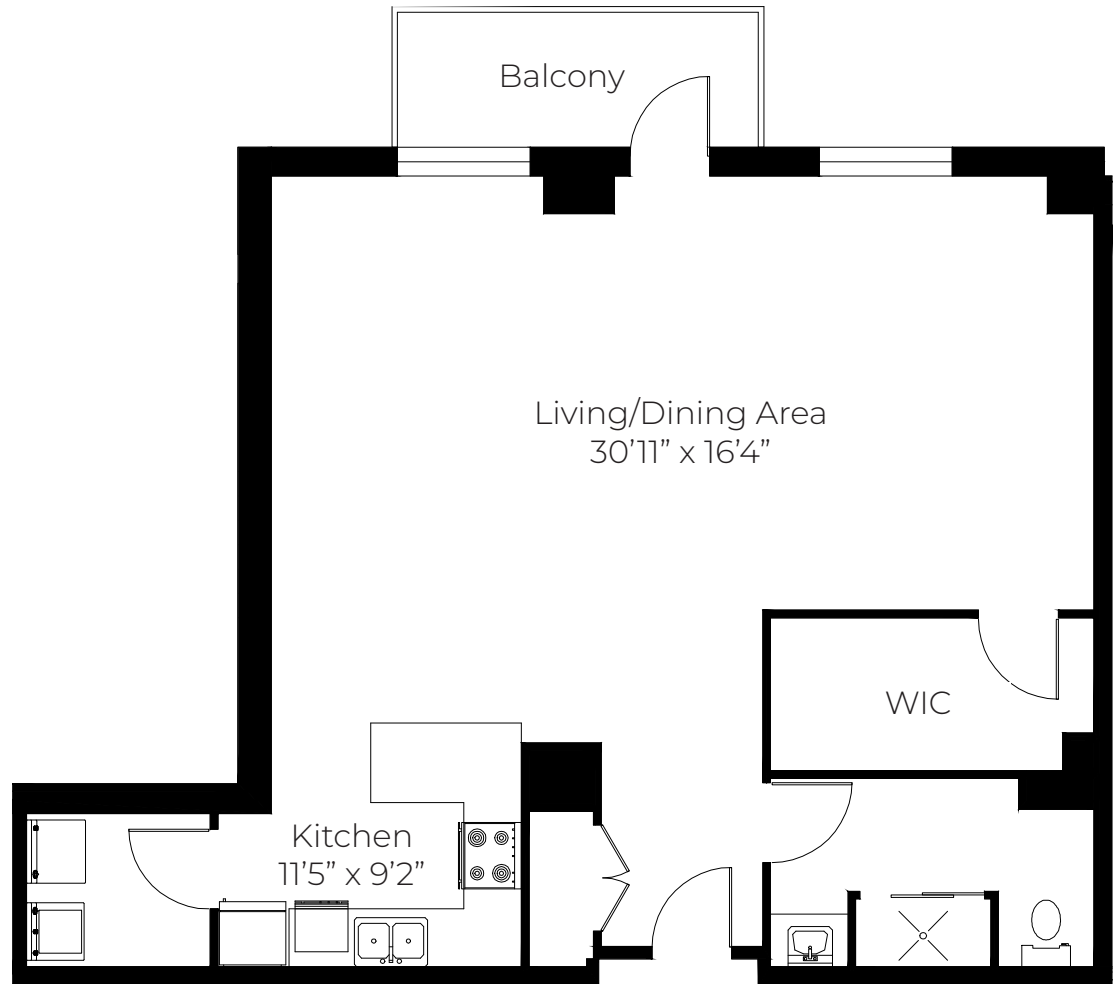

SYMPHONY
SUITES
APARTMENTS

245 Innovation Drive
Bedford, NS, B4B 0T9

BACHELOR
740-1050 sq ft

Please note, all floor plans and photos are provided for illustrative purposes only. **ALL MEASUREMENTS ARE APPROXIMATE.** Actual layouts may be different than shown and could vary in size and scale.