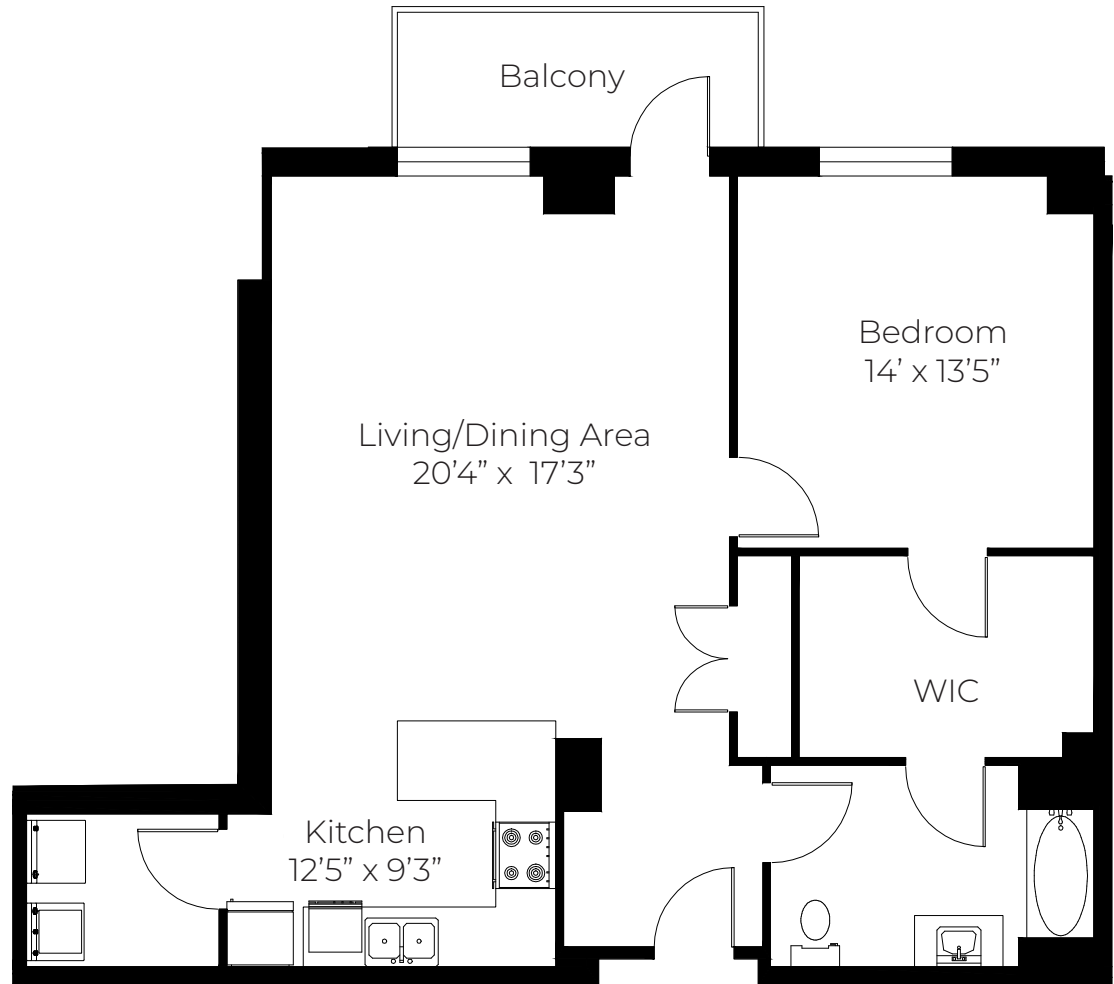

SYMPHONY
SUITES
APARTMENTS

245 Innovation Drive
Bedford, NS, B4B 0T9

1 BEDROOM, 1 BATH
954-1139 sq ft

Please note, all floor plans and photos are provided for illustrative purposes only. **ALL MEASUREMENTS ARE APPROXIMATE.** Actual layouts may be different than shown and could vary in size and scale.