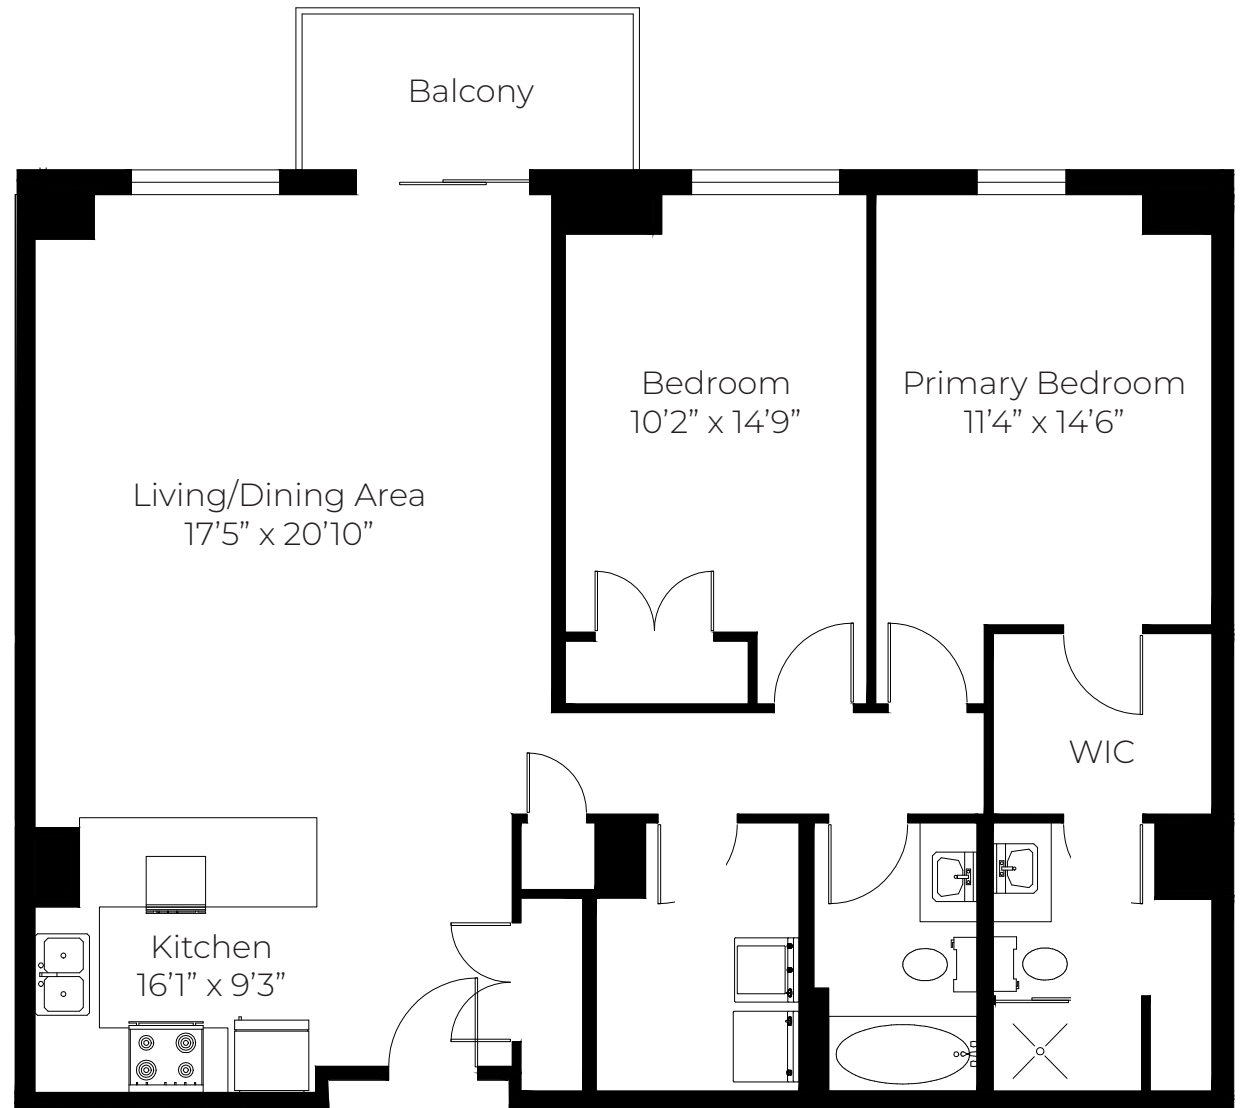

SYMPHONY  
SUITES  
APARTMENTS

245 Innovation Drive  
Bedford, NS, B4B 0T9

2 BEDROOM, 2 BATH  
**1120-1488** sq ft

Please note, all floor plans and photos are provided for illustrative purposes only. **ALL MEASUREMENTS ARE APPROXIMATE.** Actual layouts may be different than shown and could vary in size and scale.