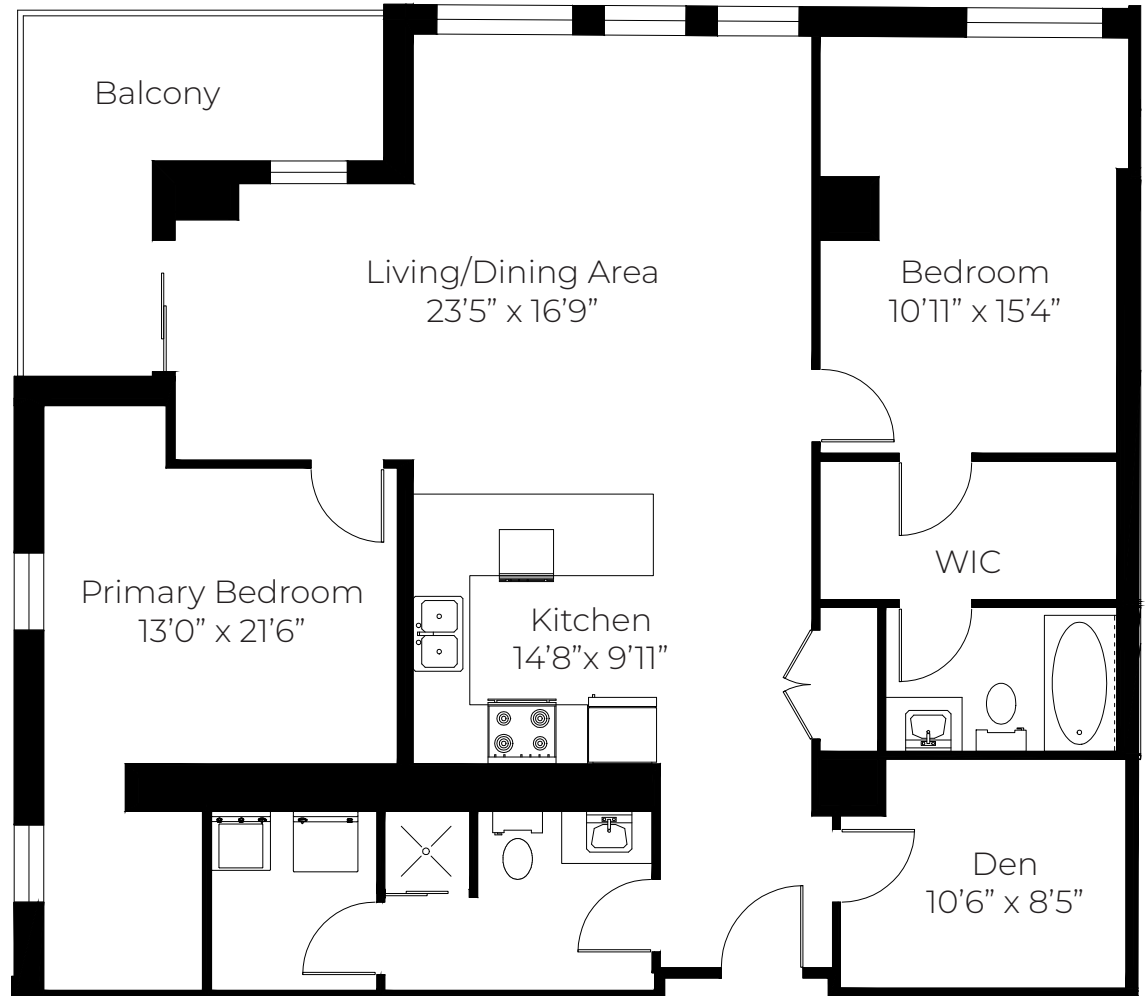

SYMPHONY
SUITES
APARTMENTS

245 Innovation Drive
Bedford, NS, B4B 0T9

2 BEDROOM + DEN
2 BATH

1390 sq ft

Please note, all floor plans and photos are provided for illustrative purposes only. **ALL MEASUREMENTS ARE APPROXIMATE.** Actual layouts may be different than shown and could vary in size and scale.