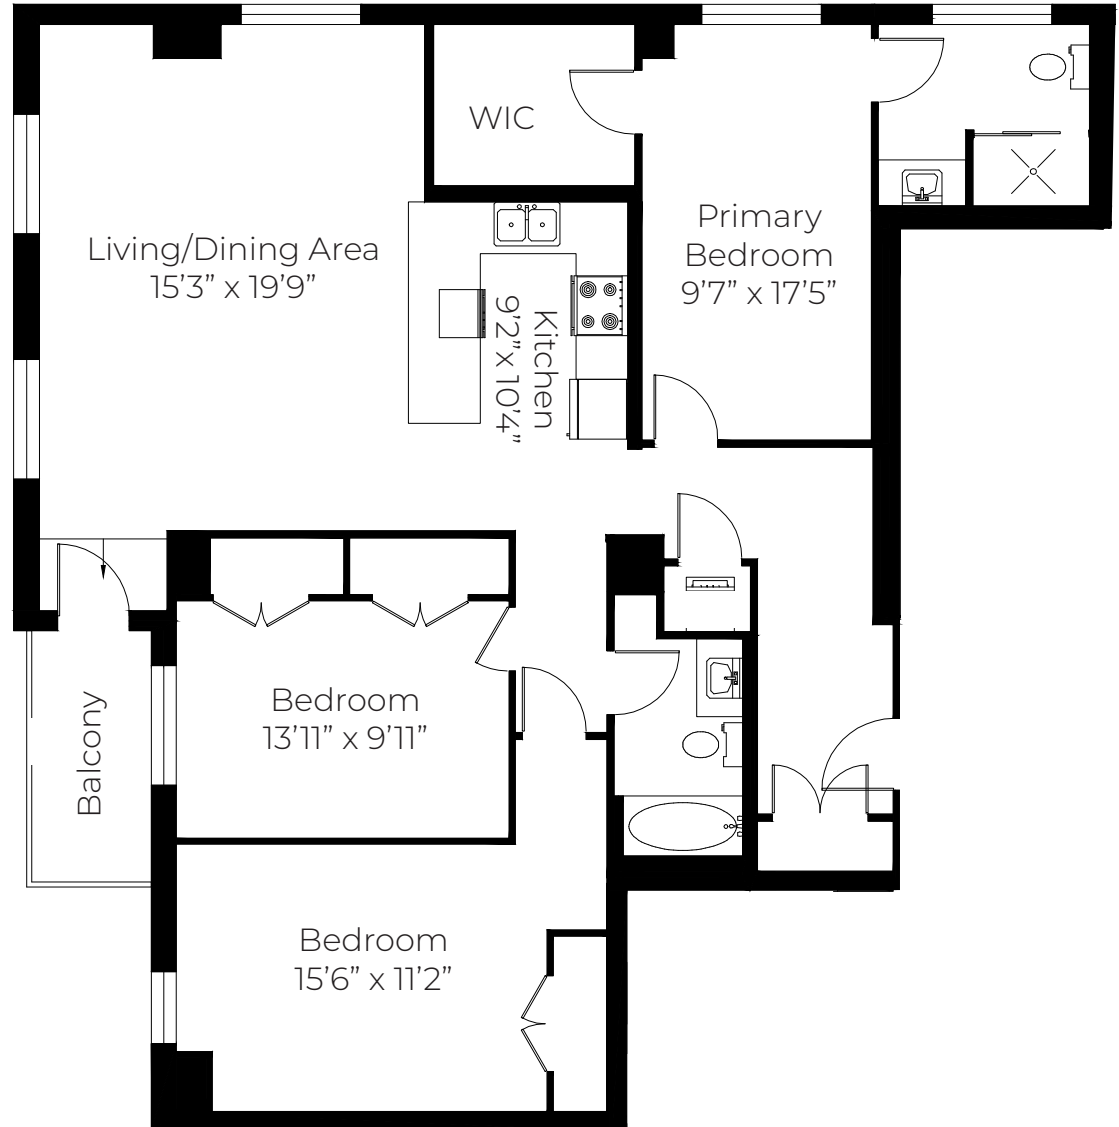

SYMPHONY
SUITES
APARTMENTS

245 Innovation Drive
Bedford, NS, B4B 0T9

3 BEDROOM, 2 BATH
1554-1608 sq ft

Please note, all floor plans and photos are provided for illustrative purposes only. **ALL MEASUREMENTS ARE APPROXIMATE.** Actual layouts may be different than shown and could vary in size and scale.