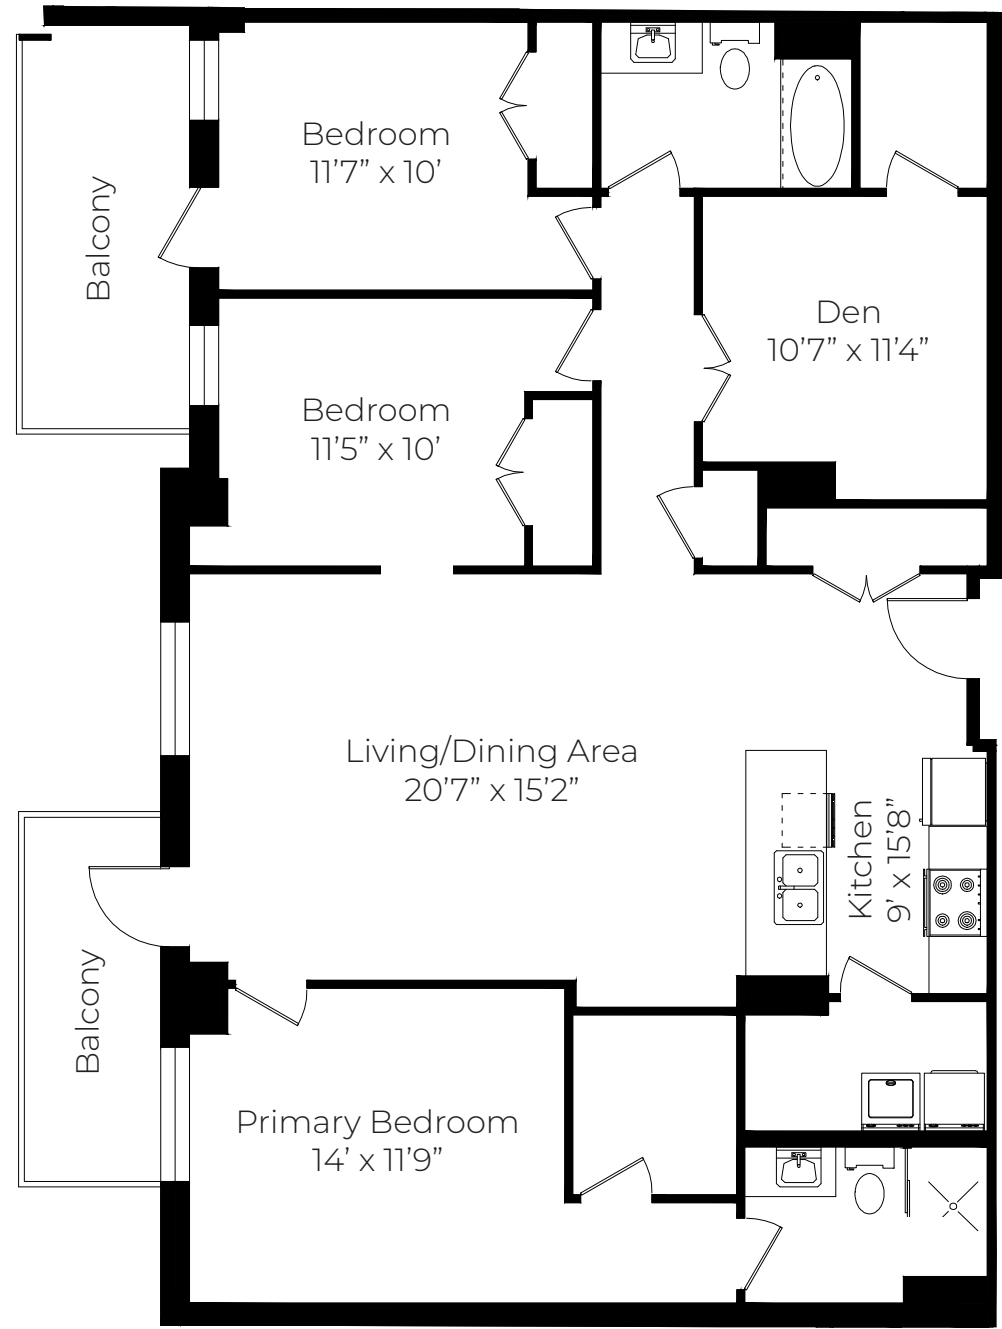

SYMPHONY
SUITES
APARTMENTS

245 Innovation Drive
Bedford, NS, B4B 0T9

3 BEDROOM + DEN
2 BATH

1507 sq ft

Please note, all floor plans and photos are provided for illustrative purposes only. **ALL MEASUREMENTS ARE APPROXIMATE.** Actual layouts may be different than shown and could vary in size and scale.