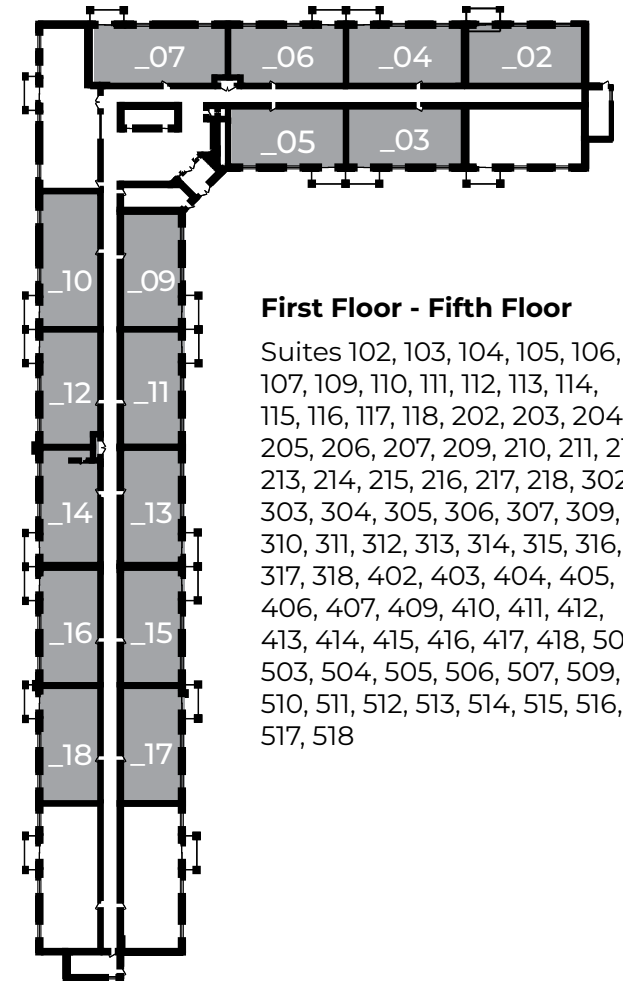

THE GREENS
OF SALLY CREEK
APARTMENTS

325 Lakeview Drive,
Woodstock, ON, N4T 0K5

1 BEDROOM
793 - 1007 sq ft

Please note, all floor plans and photos are provided for illustrative purposes only. **ALL MEASUREMENTS ARE APPROXIMATE.** Actual layouts may be different than shown and could vary in size and scale.

THE GREENS
OF SALLY CREEK
APARTMENTS

325 Lakeview Drive,
Woodstock, ON, N4T 0K5

1 BEDROOM

793 - 1007 sq ft

Basement

Suites B02, B04

First Floor - Fifth Floor

Suites 102, 103, 104, 105, 106,
107, 109, 110, 111, 112, 113, 114,
115, 116, 117, 118, 202, 203, 204,
205, 206, 207, 209, 210, 211, 212,
213, 214, 215, 216, 217, 218, 302,
303, 304, 305, 306, 307, 309,
310, 311, 312, 313, 314, 315, 316,
317, 318, 402, 403, 404, 405,
406, 407, 409, 410, 411, 412,
413, 414, 415, 416, 417, 418, 502,
503, 504, 505, 506, 507, 509,
510, 511, 512, 513, 514, 515, 516,
517, 518

THE GREENS
OF SALLY CREEK
APARTMENTS

325 Lakeview Drive,
Woodstock, ON, N4T 0K5

1 BEDROOM BASEMENT

793 sq ft

Please note, all floor plans and photos are provided for illustrative purposes only. **ALL MEASUREMENTS ARE APPROXIMATE.** Actual layouts may be different than shown and could vary in size and scale.