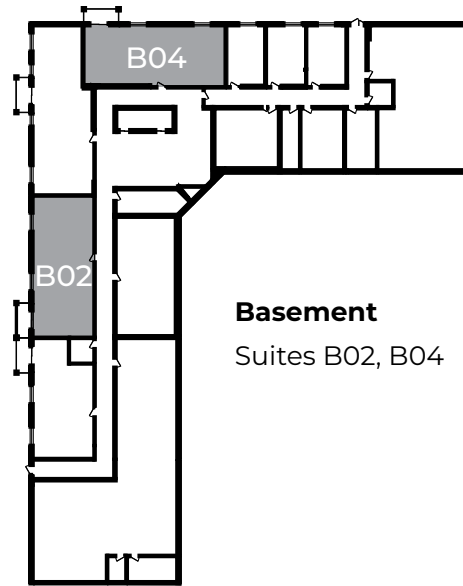

THE GREENS
OF SALLY CREEK
APARTMENTS

325 Lakeview Drive,
Woodstock, ON, N4T 0K5

1 BEDROOM
793 - 1007 sq ft

Please note, all floor plans and photos are provided for illustrative purposes only. **ALL MEASUREMENTS ARE APPROXIMATE.** Actual layouts may be different than shown and could vary in size and scale.

THE GREENS
OF SALLY CREEK
APARTMENTS

325 Lakeview Drive,
Woodstock, ON, N4T 0K5

1 BEDROOM

793 - 1007 sq ft

Basement

Suites B02, B04

First Floor - Fifth Floor

Suites 102, 103, 104, 105, 106,
107, 109, 110, 111, 112, 113, 114,
115, 116, 117, 118, 202, 203, 204,
205, 206, 207, 209, 210, 211, 212,
213, 214, 215, 216, 217, 218, 302,
303, 304, 305, 306, 307, 309,
310, 311, 312, 313, 314, 315, 316,
317, 318, 402, 403, 404, 405,
406, 407, 409, 410, 411, 412,
413, 414, 415, 416, 417, 418, 502,
503, 504, 505, 506, 507, 509,
510, 511, 512, 513, 514, 515, 516,
517, 518

THE GREENS
OF SALLY CREEK
APARTMENTS

325 Lakeview Drive,
Woodstock, ON, N4T 0K5

1 BEDROOM BASEMENT

793 sq ft

Please note, all floor plans and photos are provided for illustrative purposes only. **ALL MEASUREMENTS ARE APPROXIMATE.** Actual layouts may be different than shown and could vary in size and scale.