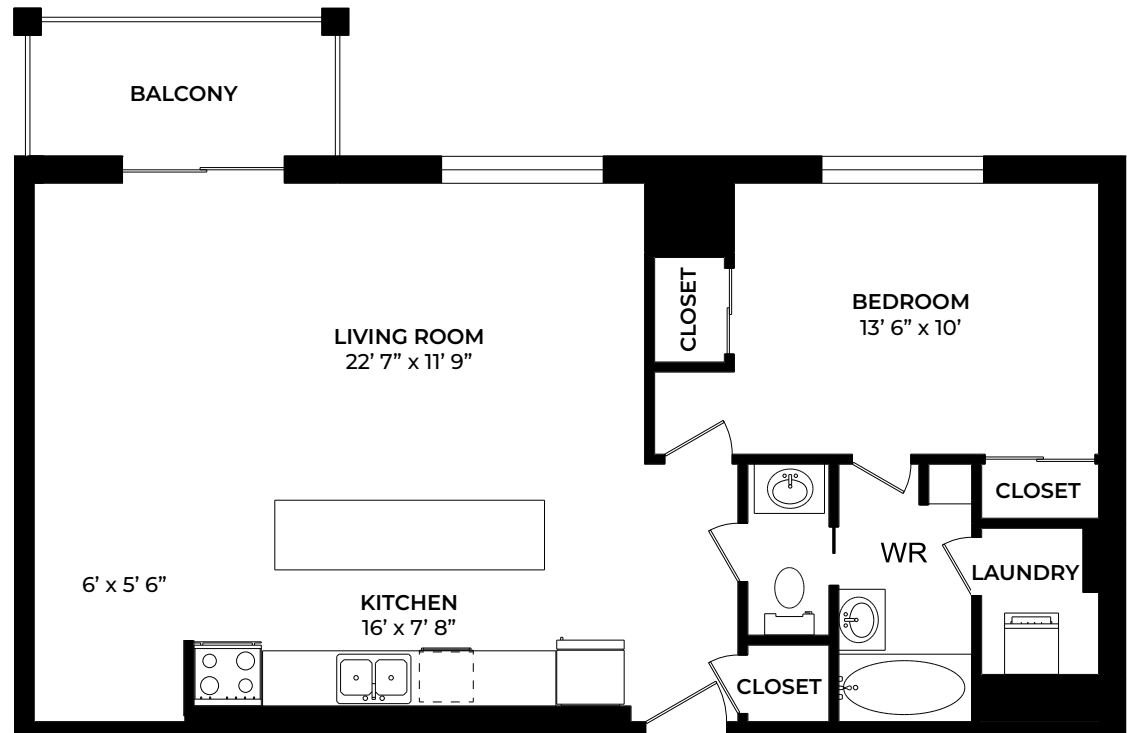

THE GREENS
OF SALLY CREEK
APARTMENTS

325 Lakeview Drive,
Woodstock, ON, N4T 0K5

1 BEDROOM
793 - 1007 sq ft

Please note, all floor plans and photos are provided for illustrative purposes only. **ALL MEASUREMENTS ARE APPROXIMATE.** Actual layouts may be different than shown and could vary in size and scale.

THE GREENS
OF SALLY CREEK
APARTMENTS

325 Lakeview Drive,
Woodstock, ON, N4T 0K5

1 BEDROOM

793 - 1007 sq ft

Basement

Suites B02, B04

First Floor - Fifth Floor

Suites 102, 103, 104, 105, 106,
107, 109, 110, 111, 112, 113, 114,
115, 116, 117, 118, 202, 203, 204,
205, 206, 207, 209, 210, 211, 212,
213, 214, 215, 216, 217, 218, 302,
303, 304, 305, 306, 307, 309,
310, 311, 312, 313, 314, 315, 316,
317, 318, 402, 403, 404, 405,
406, 407, 409, 410, 411, 412,
413, 414, 415, 416, 417, 418, 502,
503, 504, 505, 506, 507, 509,
510, 511, 512, 513, 514, 515, 516,
517, 518

THE GREENS
OF SALLY CREEK
APARTMENTS

325 Lakeview Drive,
Woodstock, ON, N4T 0K5

1 BEDROOM BASEMENT

793 sq ft

Please note, all floor plans and photos are provided for illustrative purposes only. **ALL MEASUREMENTS ARE APPROXIMATE.** Actual layouts may be different than shown and could vary in size and scale.