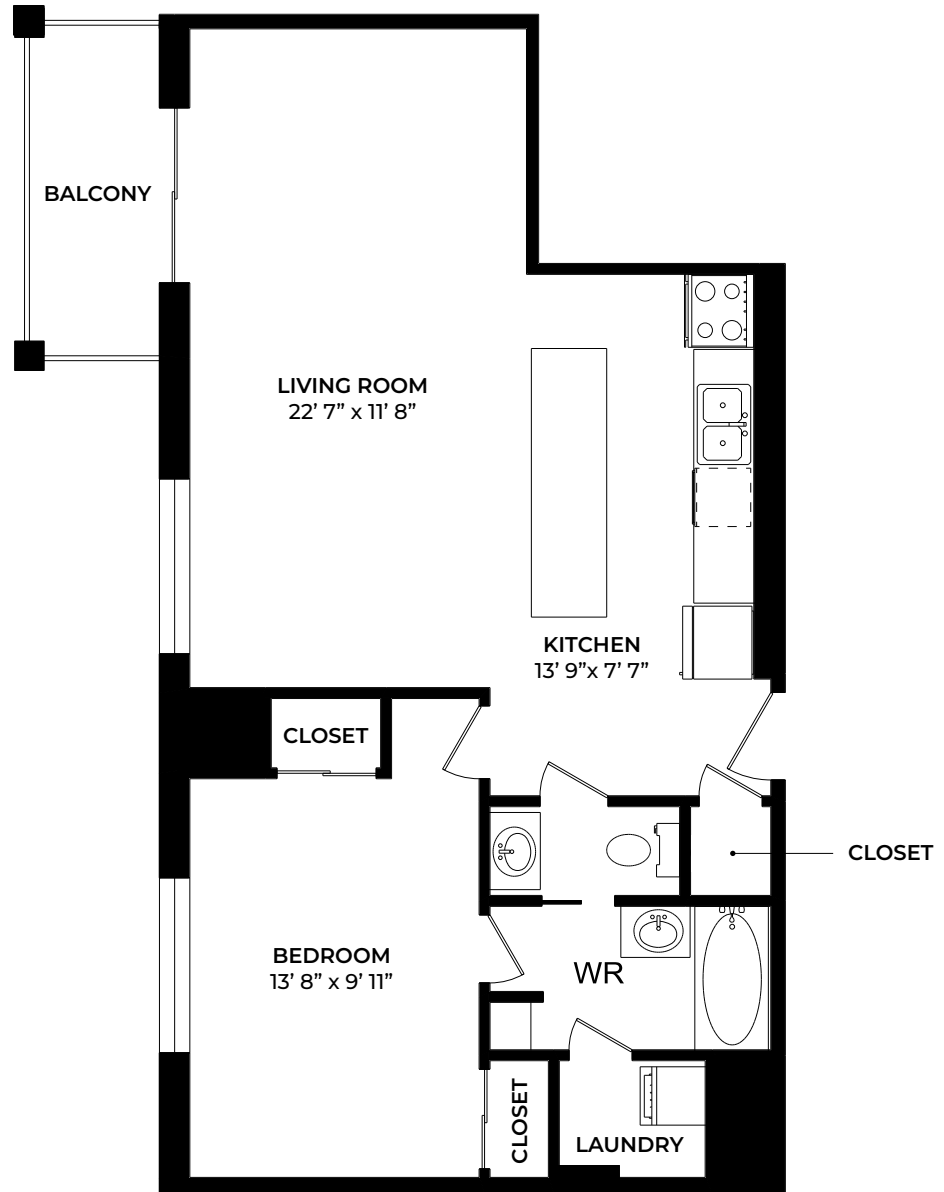

THE GREENS
OF SALLY CREEK
APARTMENTS

325 Lakeview Drive,
Woodstock, ON, N4T 0K5

1 BEDROOM
793 - 1007 sq ft

Please note, all floor plans and photos are provided for illustrative purposes only. **ALL MEASUREMENTS ARE APPROXIMATE.** Actual layouts may be different than shown and could vary in size and scale.

THE GREENS
OF SALLY CREEK
APARTMENTS

325 Lakeview Drive,
Woodstock, ON, N4T 0K5

1 BEDROOM

793 - 1007 sq ft

Basement

Suites B02, B04

First Floor - Fifth Floor

Suites 102, 103, 104, 105, 106,
107, 109, 110, 111, 112, 113, 114,
115, 116, 117, 118, 202, 203, 204,
205, 206, 207, 209, 210, 211, 212,
213, 214, 215, 216, 217, 218, 302,
303, 304, 305, 306, 307, 309,
310, 311, 312, 313, 314, 315, 316,
317, 318, 402, 403, 404, 405,
406, 407, 409, 410, 411, 412,
413, 414, 415, 416, 417, 418, 502,
503, 504, 505, 506, 507, 509,
510, 511, 512, 513, 514, 515, 516,
517, 518

THE GREENS
OF SALLY CREEK
APARTMENTS

325 Lakeview Drive,
Woodstock, ON, N4T 0K5

1 BEDROOM BASEMENT

793 sq ft

Please note, all floor plans and photos are provided for illustrative purposes only. **ALL MEASUREMENTS ARE APPROXIMATE.** Actual layouts may be different than shown and could vary in size and scale.