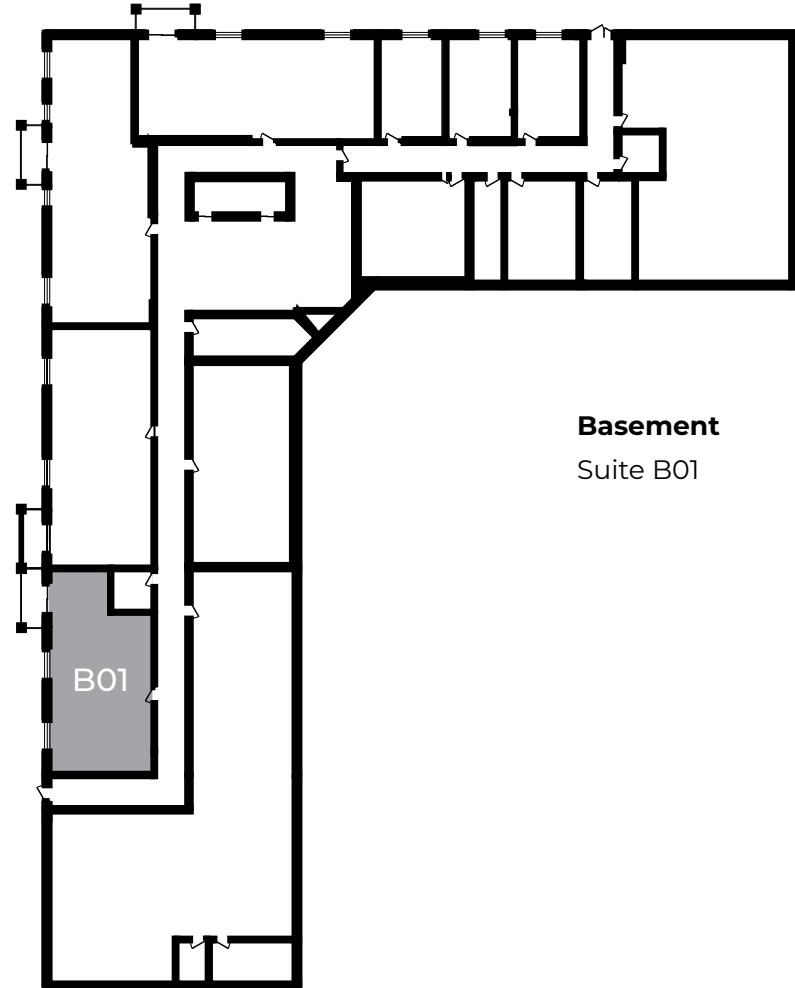

THE GREENS
OF SALLY CREEK
APARTMENTS

325 Lakeview Drive,
Woodstock, ON, N4T 0K5

---

1 BEDROOM
BASEMENT

793 sq ft

Basement
Suite B01