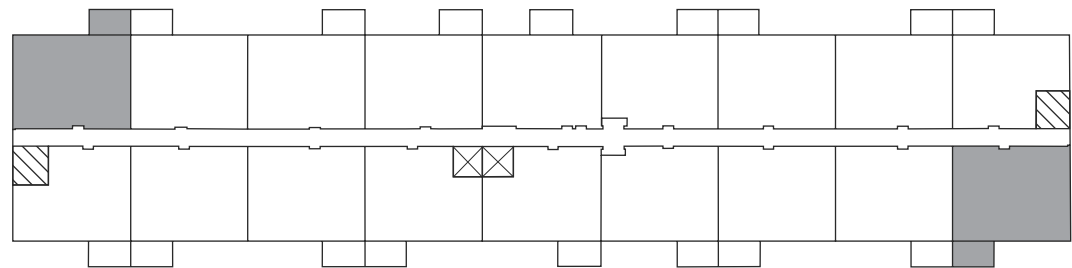

RIVER'S EDGE APARTMENTS

53 & 57 Riverview Drive
Chatham, ON

WHEATLEY

1008 sq ft

This suite is also available with finishes from our **Palette Two** collection, which includes:

CABINETRY:
FLAT PANEL

COUNTERS:
QUARTZ

FLOORING:
LUXURY
VINYL PLANK

Palette Two finishes are on
levels 2 & 4.

First Floor

Second Floor - Fourth Floor

 Elevator  Stairwell

RIVER'S EDGE APARTMENTS

53 & 57 Riverview Drive
Chatham, ON

RALEIGH