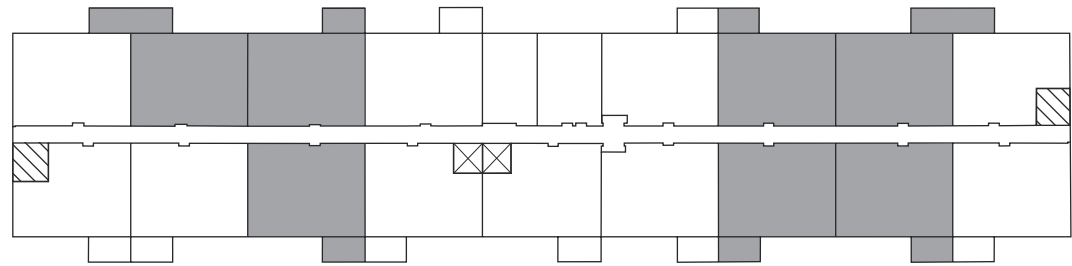

RALEIGH

1003 sq ft

This suite is also available with finishes from our **Palette Two** collection, which includes:

CABINETRY:
FLAT PANEL

COUNTERS:
QUARTZ

FLOORING:
LUXURY
VINYL PLANK

Palette Two finishes are on
levels 2 & 4.

First Floor

Second Floor - Fourth Floor

Elevator Stairwell

RIVER'S
EDGE
APARTMENTS

53 & 57 Riverview Drive
Chatham, ON

CAMDEN

982 sq ft

The illustrated floor plan uses finishes from our exclusive **Palette One** collection, which includes: