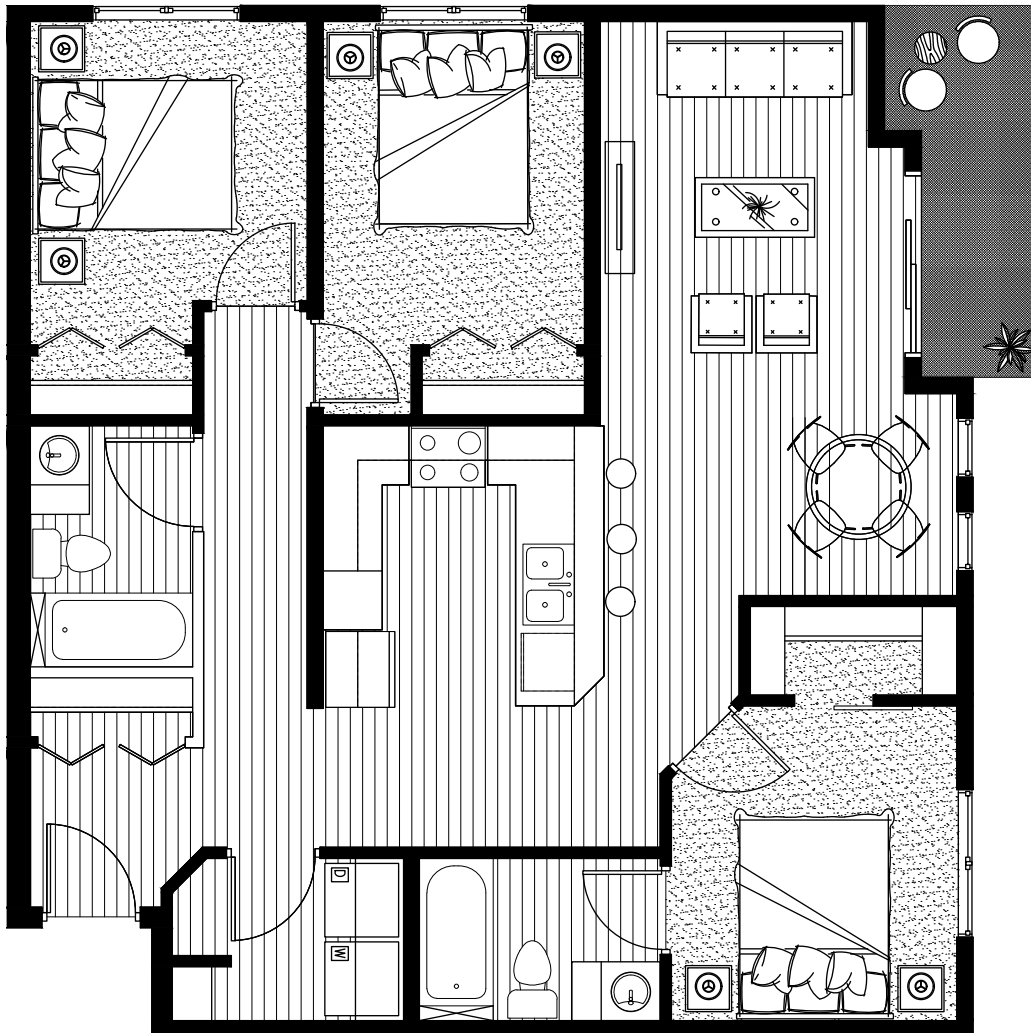

## Suite Type C1: 3 Bedroom - 2 Bathroom - 1020 SQ FT

**Kitchen:** 9'6" x 9'3"

**Master:** 10'7" x 9'8"

**Bedroom 2:** 10'11" x 9'4"

**Living/Dining:** 19'5" x 10'4"

**Bedroom 1:** 10'11" x 8'10"

**Balcony:** 12'7" x 4'

*Display Suite located at 90 Waterford Green Common*