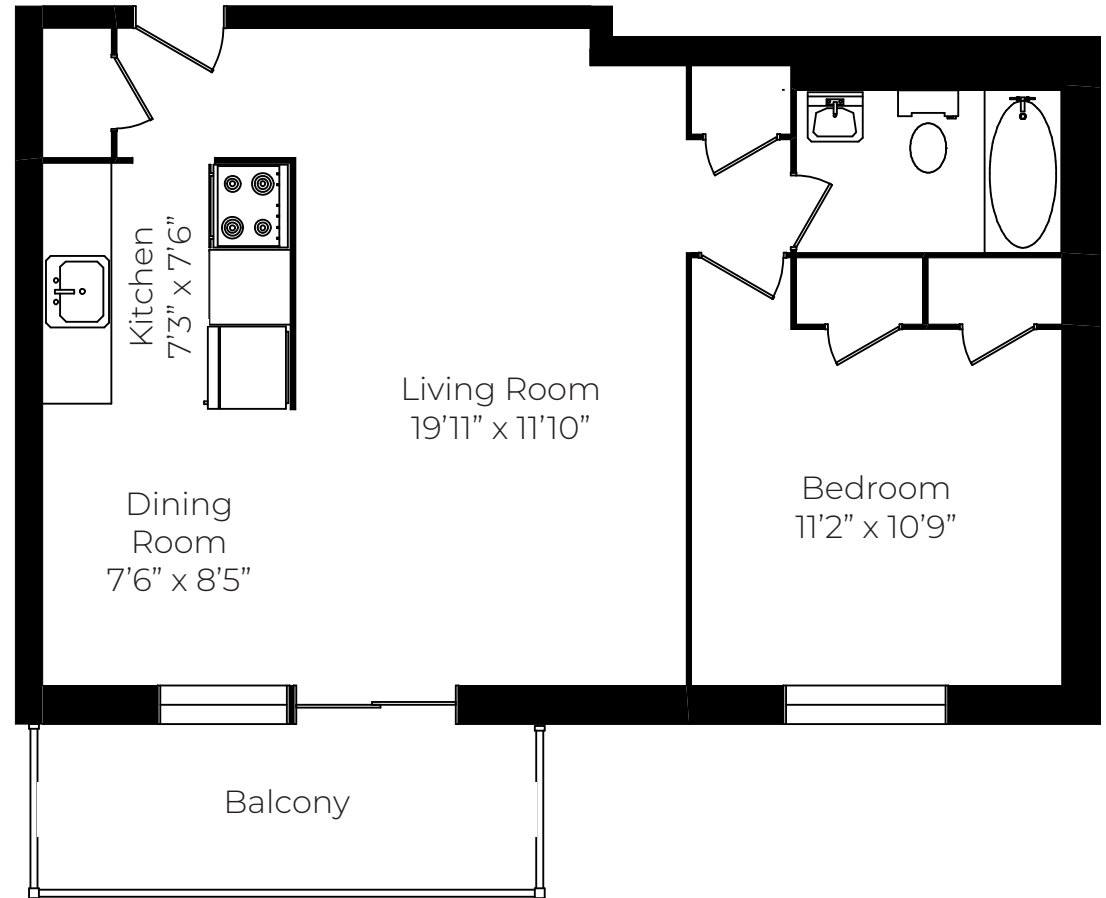

WILLOW  
ROAD  
APARTMENTS

89 Willow Road  
Guelph, ON, N1H 1W7

1 BEDROOM

669-681 sq ft

Please note, all floor plans and photos are provided for illustrative purposes only. **ALL MEASUREMENTS ARE APPROXIMATE.** Actual layouts may be different than shown and could vary in size and scale.