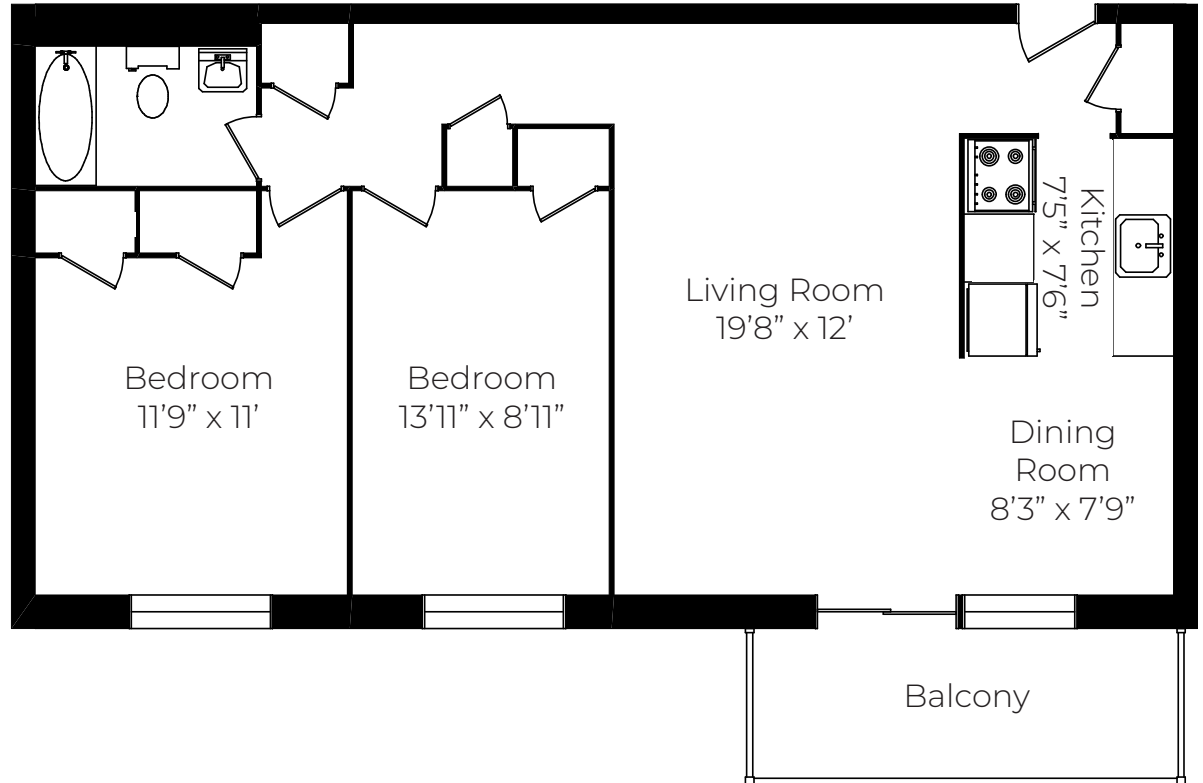

WILLOW
ROAD
APARTMENTS

89 Willow Road
Guelph, ON, N1H 1W7

2 BEDROOM

762-869 sq ft

Please note, all floor plans and photos are provided for illustrative purposes only. **ALL MEASUREMENTS ARE APPROXIMATE.** Actual layouts may be different than shown and could vary in size and scale.