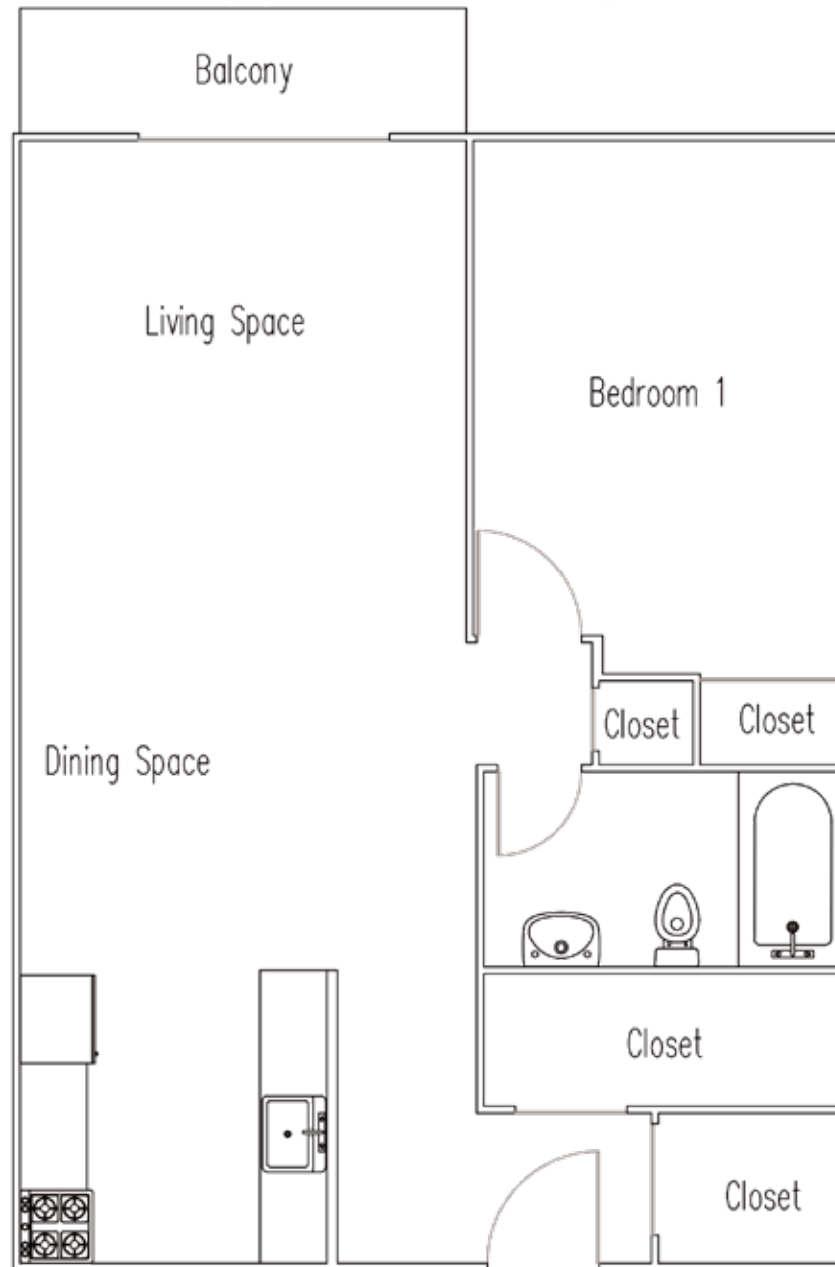

# 1 Bedroom

**527** sq ft

23, 26 & 27  
Terry Fox Place

All room measurements are preliminary based on current building concept and unit configurations and are subject to change.