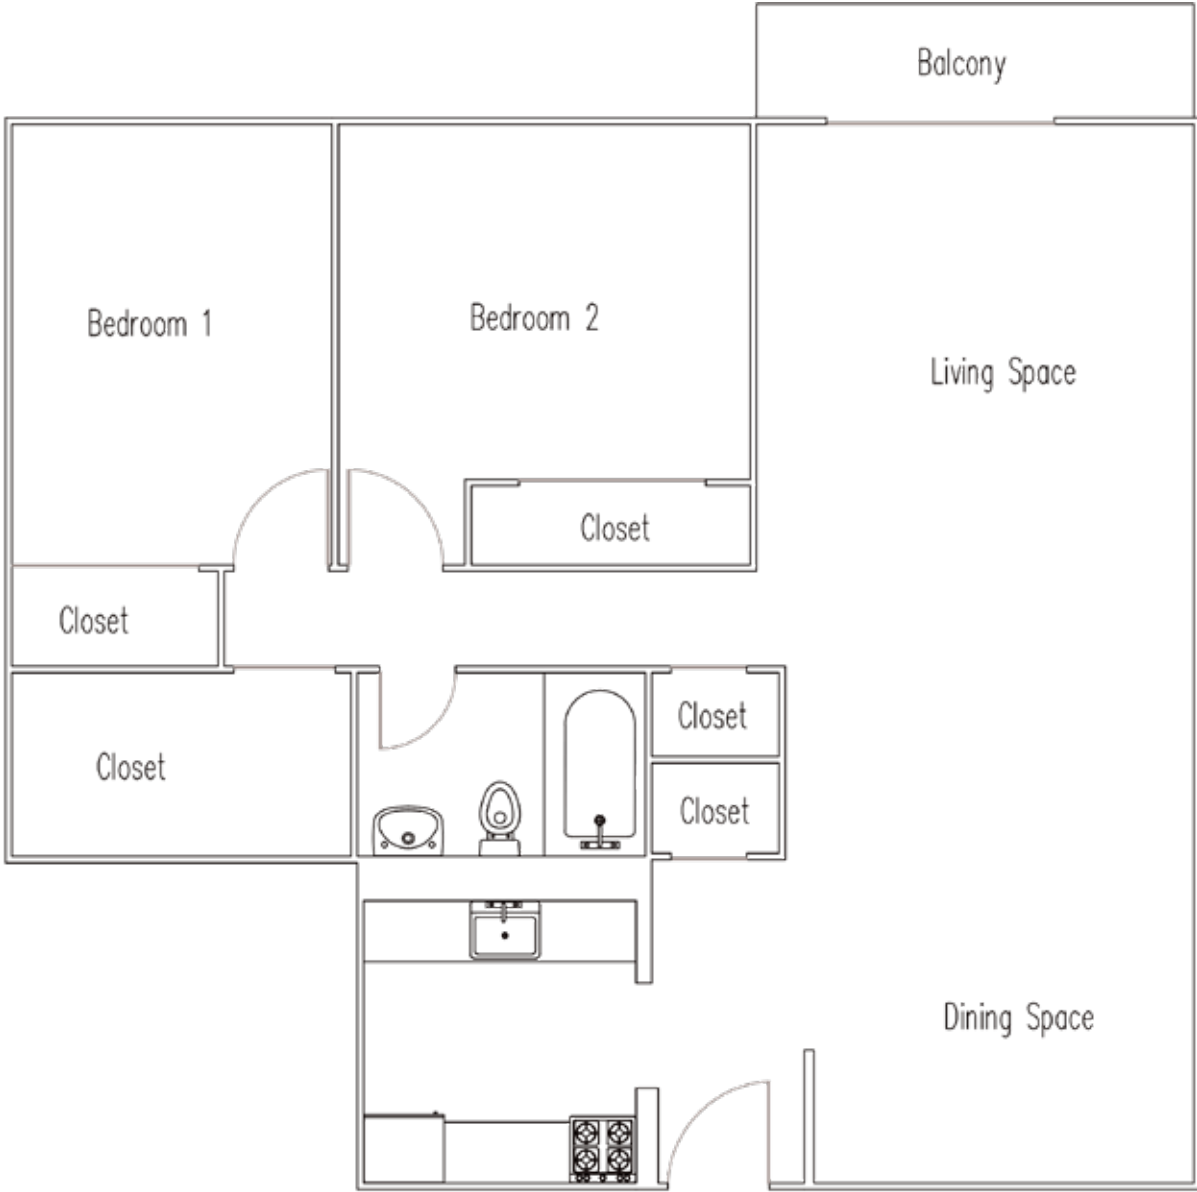

2 Bedroom

786 sq ft

23, 26 & 27
Terry Fox Place

All room measurements are preliminary based on current building concept and unit configurations and are subject to change.