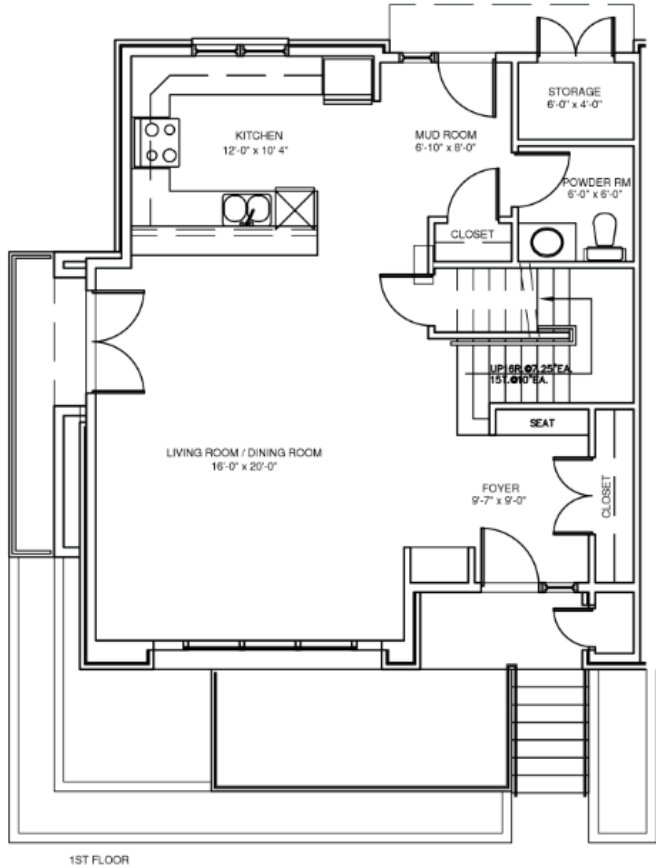

Townhouse 6

1575 sq ft
39 Seapoint Road

All suite measurements are preliminary based on current building concept and unit configurations and are subject to change.