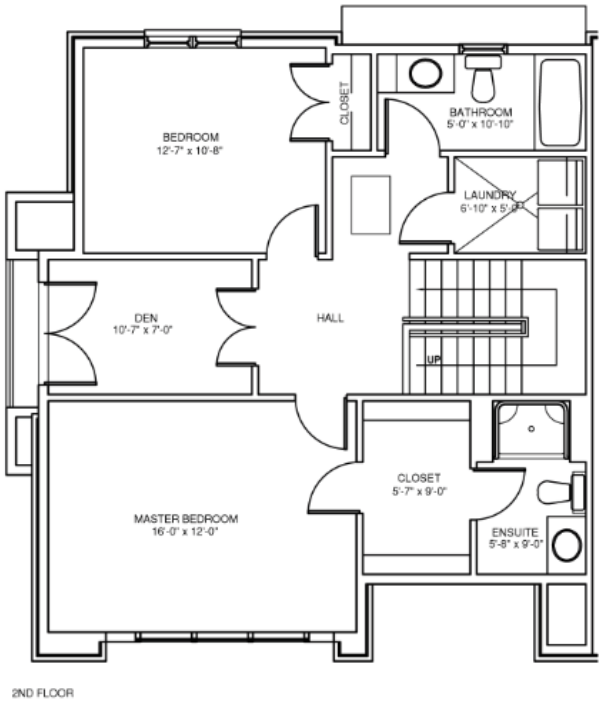

Townhouse 6

1575 sq ft
39 Seapoint Road

All suite measurements are preliminary based on current building concept and unit configurations and are subject to change.